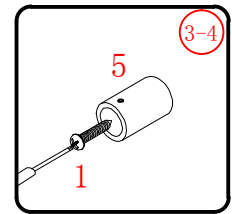

Installation instructions  
( For VERONA-Side panel )

This product is heavy and will require two people to install.

This product is heavy and will require two people to install.

This product is heavy and will require two people to install.