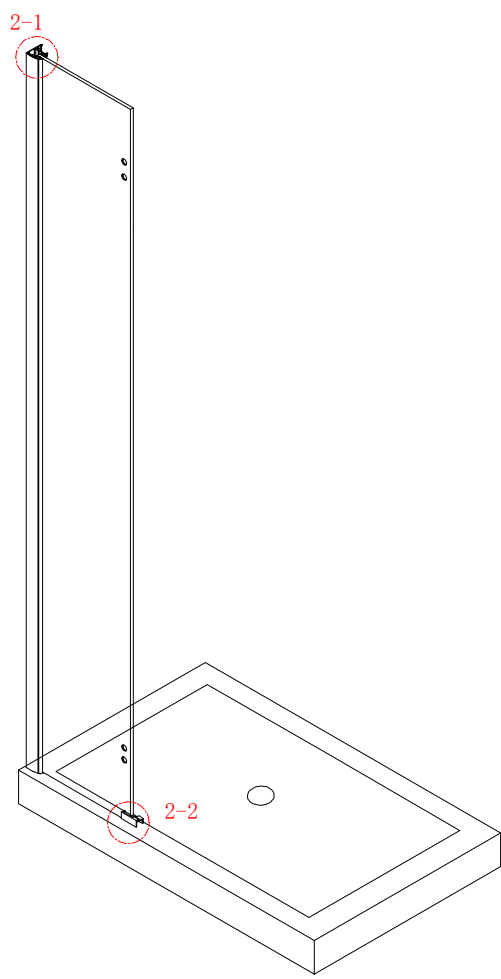

This product is heavy and will require two people to install.