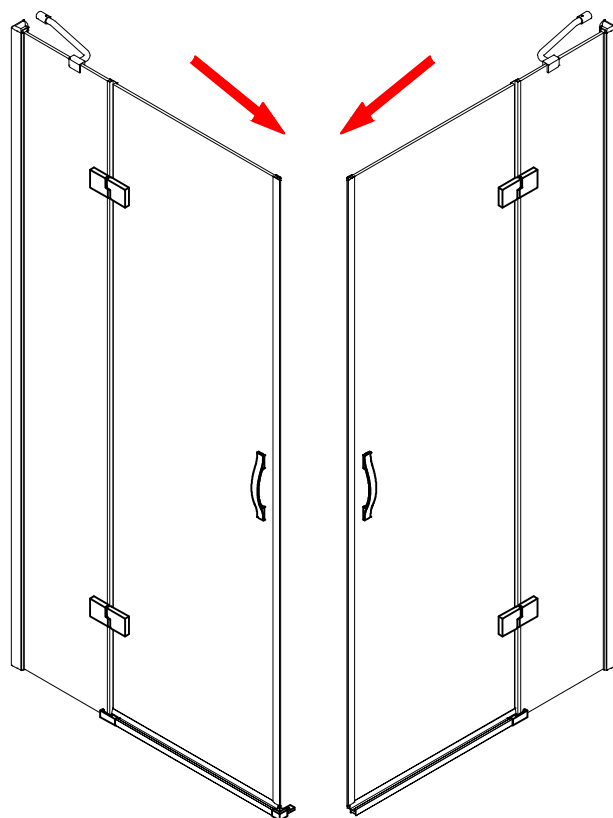

CEZARES®

Hinged door

Installation instructions

(For BERGAMO-60/(30/40/50/60) )

**BERGAMO-13**

**BERGAMO-A-1/BERGAMO-AH-1**

**BERGAMO-A-2/BERGAMO-AH-2**

## ■ Installation

Please read these instructions carefully before start of installation.

The wall post has up to 20mm of adjustment for out of true wall situations.

**Ensure that the shower tray is fitted level and that after assembly of enclosure there is a full and continuous bead of sealant between the top of the shower tray and the tile joint.**

## ■ Shower Tray Installation

The shower tray must be sited against a structural wall.

Water proof walling or tiling should be fitted so that it sits on the top of the tray rim.