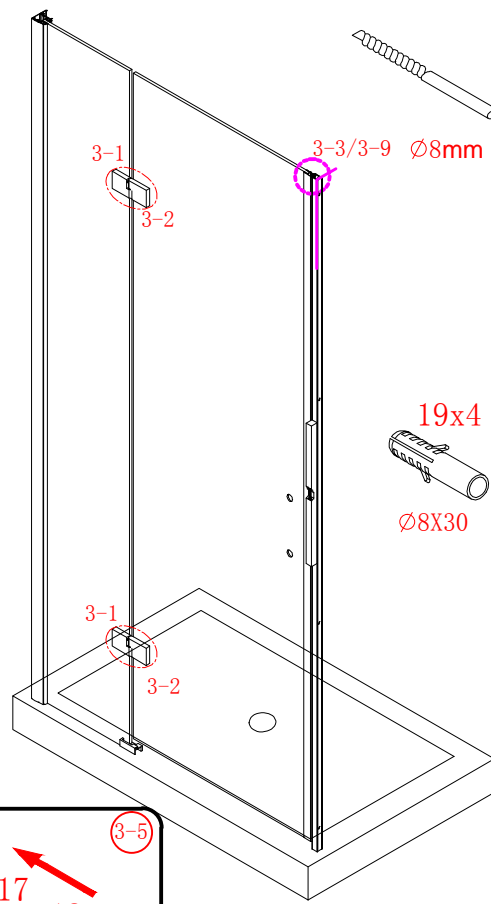

This product is heavy and will require two people to install.