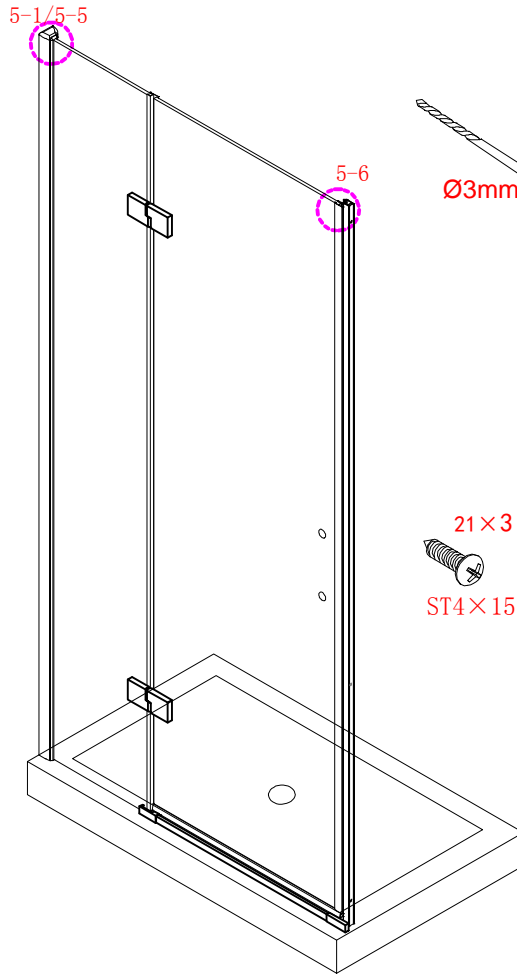

This product is heavy and will require two people to install.