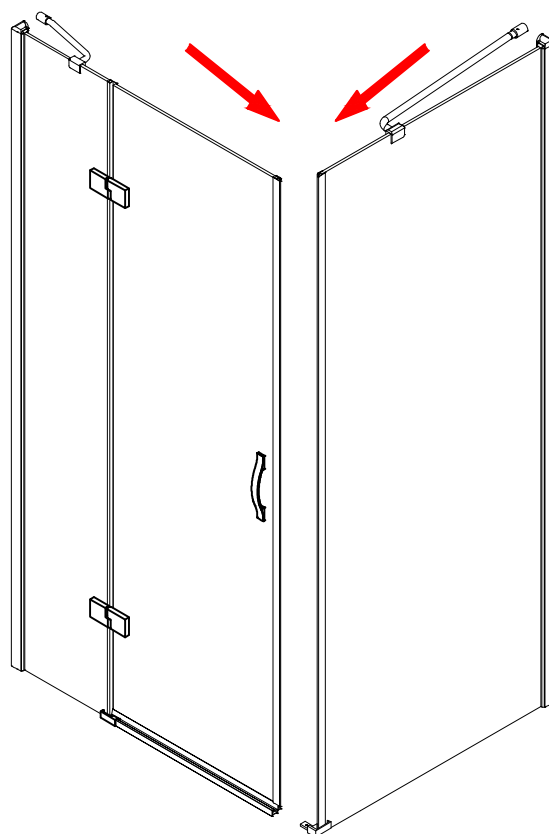

CEZARES®

Hinged door

Installation instructions

(For BERGAMO-60/(30/40/50/60) )

**BERGAMO-13**

**BERGAMO-A-1/BERGAMO-AH-1**

**BERGAMO-A-2/BERGAMO-AH-2**

## ■ Installation

Please read these instructions carefully before start of installation.

The wall post has up to 20mm of adjustment for out of true wall situations.

**Ensure that the shower tray is fitted level and that after assembly of enclosure there is a full and continuous bead of sealant between the top of the shower tray and the tile joint.**

## ■ Shower Tray Installation

The shower tray must be sited against a structural wall.

Water proof walling or tiling should be fitted so that it sits on the top of the tray rim.