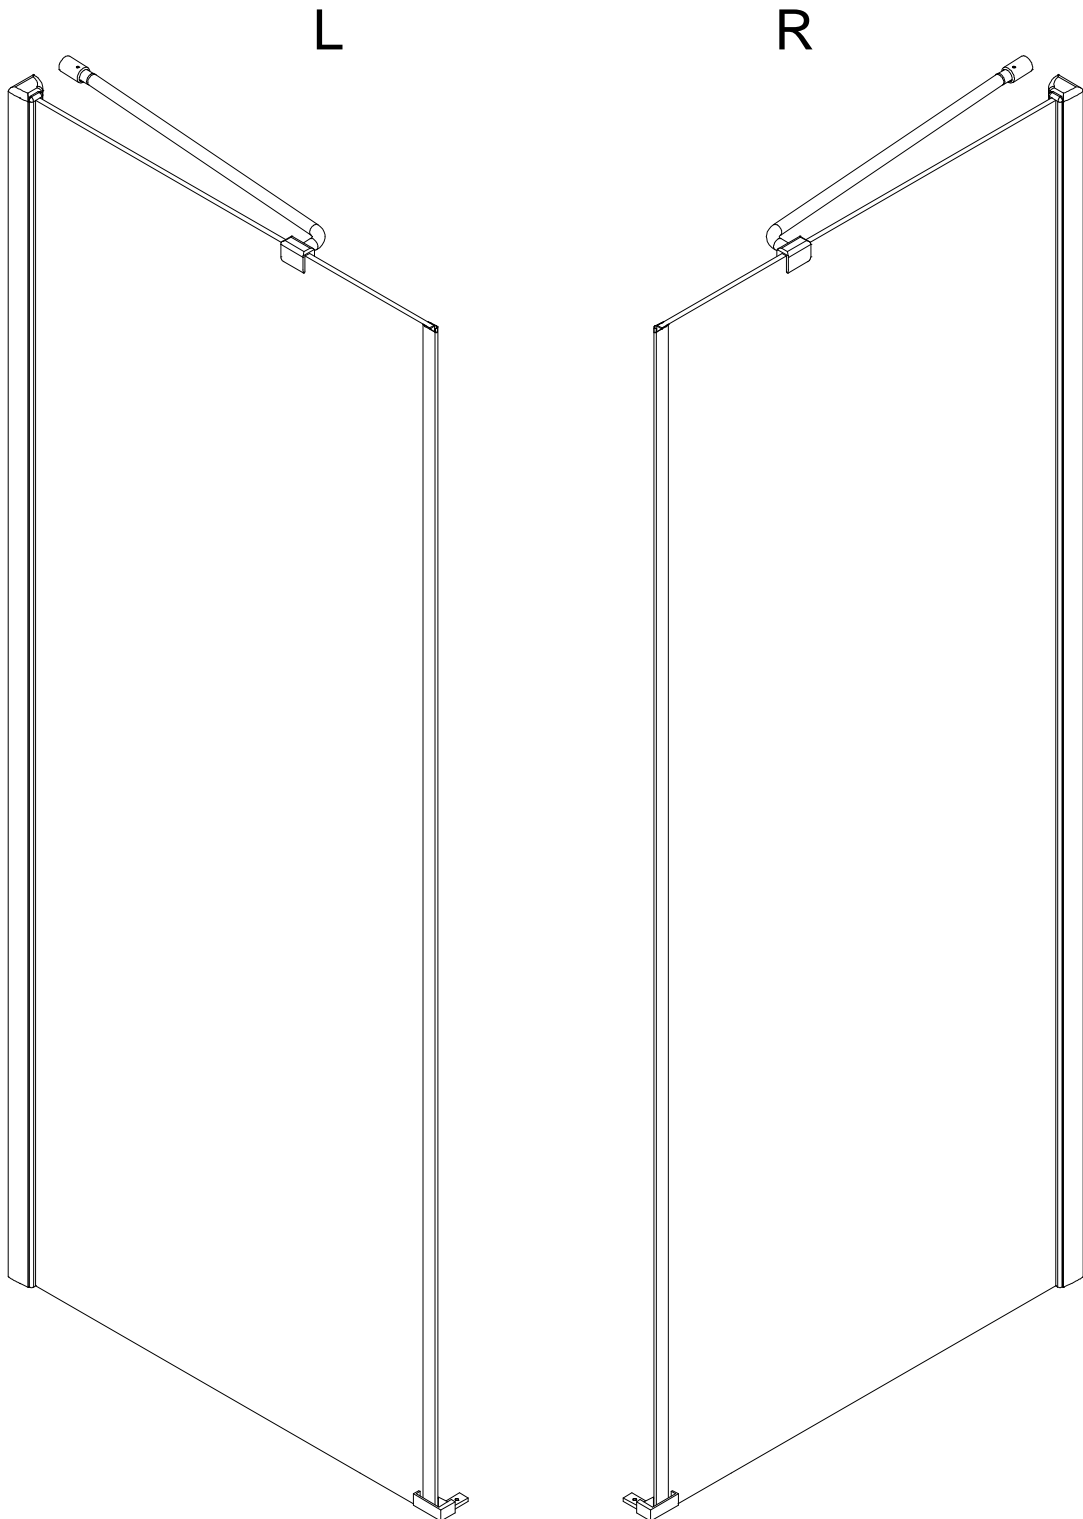

Installation instructions
(For VERONA-Side panel)