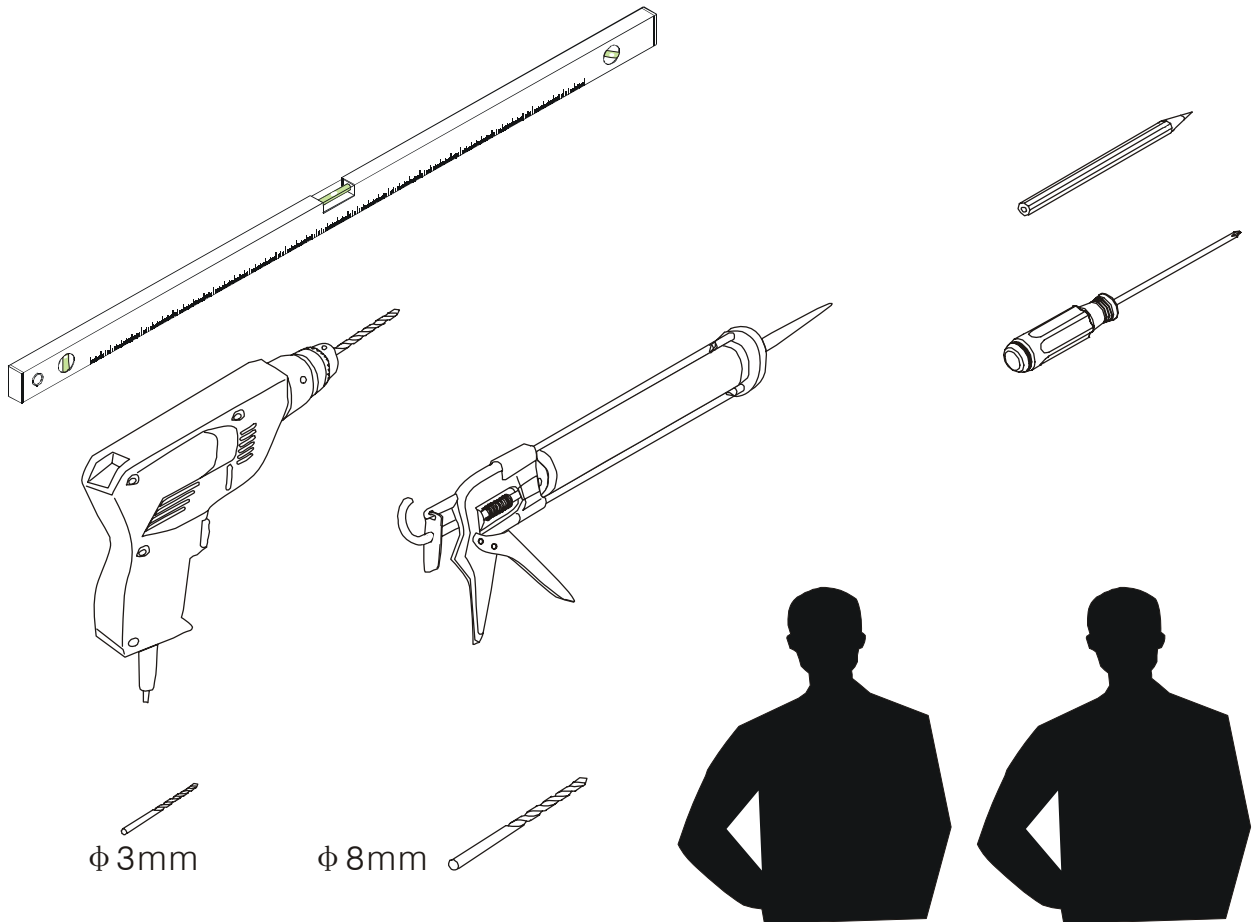

Note: Safety glass can not be re-worked.

■ Installation

Please read these instructions carefully before start of installation.

The wall post has up to 20mm of adjustment for out of true wall situations.

Ensure that the shower tray is fitted level and that after assembly of enclosure there is a full and continuous bead of sealant between the top of the shower tray and the tile joint.

Special care should be taken when drilling walls to avoid hidden pipes or electrical cables.

Note: This product is heavy and will require two people to install.

Please remove protective film from aluminium profiles before installation.

■ Shower Tray Installation

The shower tray must be sited against a structural wall.

Water proof walling or tiling should be fitted so that it sits on the top of the tray rim.

■ Aftercare Instructions

After use, your shower should be cleaned with soap and water. This is particularly important in hard water districts where insoluble lime salts may be deposited and allowed to build up. Cleaners of a gritty or abrasive nature should not be used. Care should be taken to avoid contact with strong chemicals such as organic solvents and strippers.

Glass cleaners can be used but with caution, if in doubt contact the supplier of the cleaner in question.

Please keep these instructions for aftercare and customer service details.

Tools required

This product is heavy and will require two people to install.