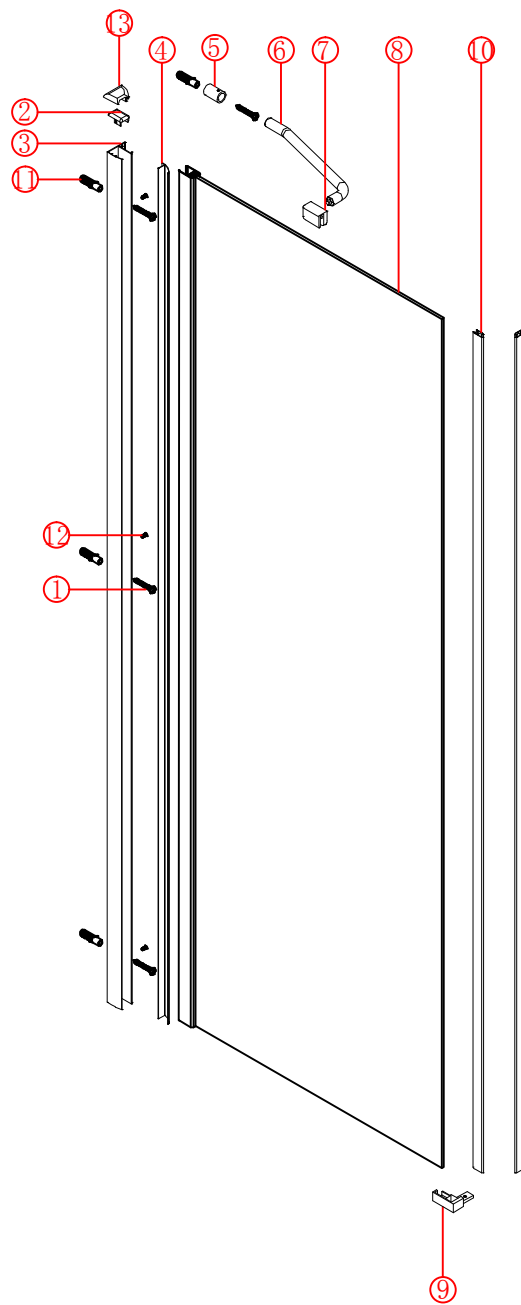

This product is heavy and will require two people to install.