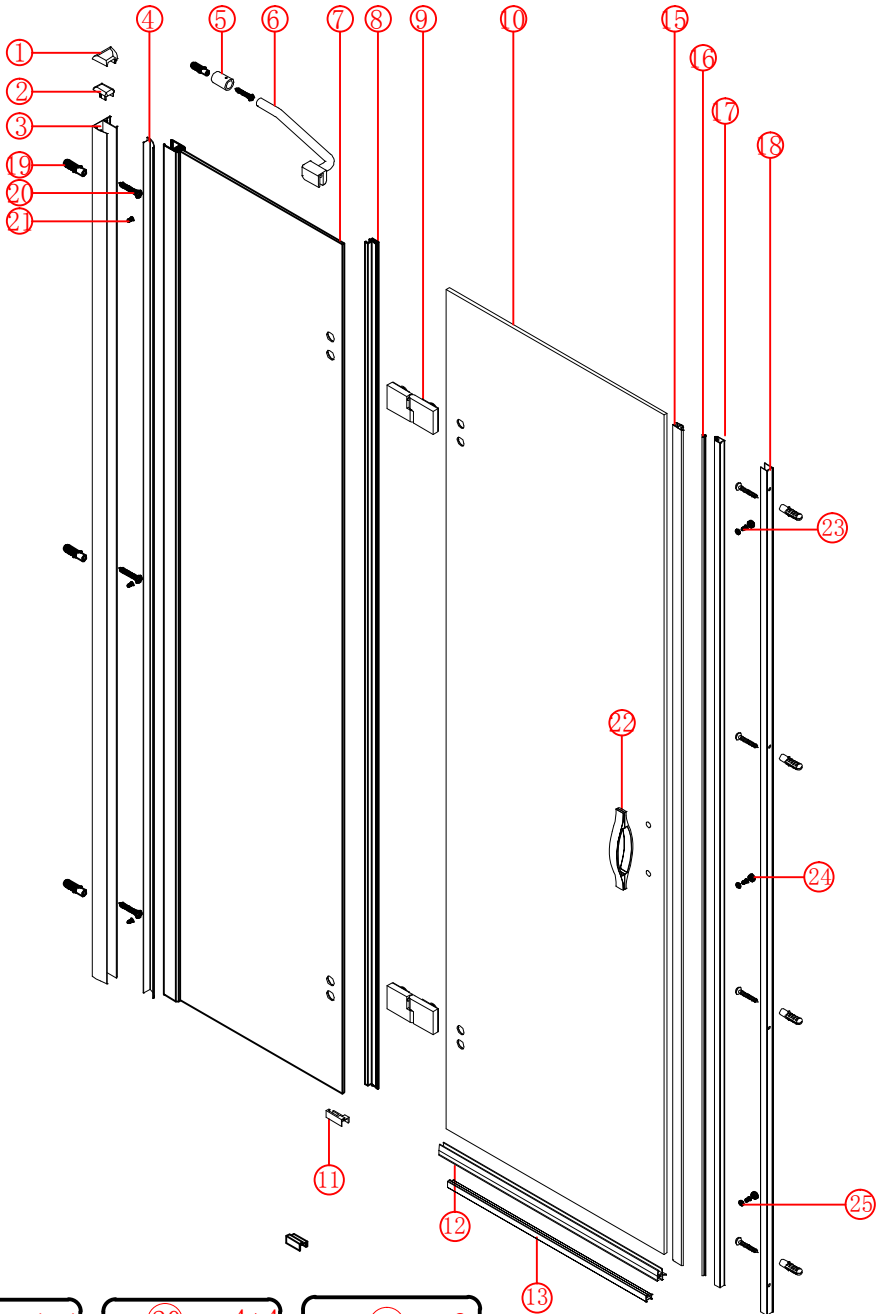

- ① x 2

  L&R
- ② x 1
- ③ x 1
- ④ x 1
- ⑤ x 1
- ⑥ x 1
- ⑦ x 1
- ⑧ x 1
- ⑨ x 2
- ⑩ x 1
- ⑪ x 1

  L/R
- ⑫ x 1
- ⑬ x 1
- ⑭ x 1

  L/R
- ⑮ x 1
- ⑯ x 1
- ⑰ x 1
- ⑱ x 1
- ⑳ x 3

  ST4X12
- ㉑ x 3
- ㉒ x 3
- ㉓ x 4+4

  ∅8X30
- ㉔ x 4+4

  ST5X30
- ㉕ x 3

  ST4X15
- ㉖ x 1
- ㉗ x 1
- ㉘ x 1

This product is heavy and will require two people to install.