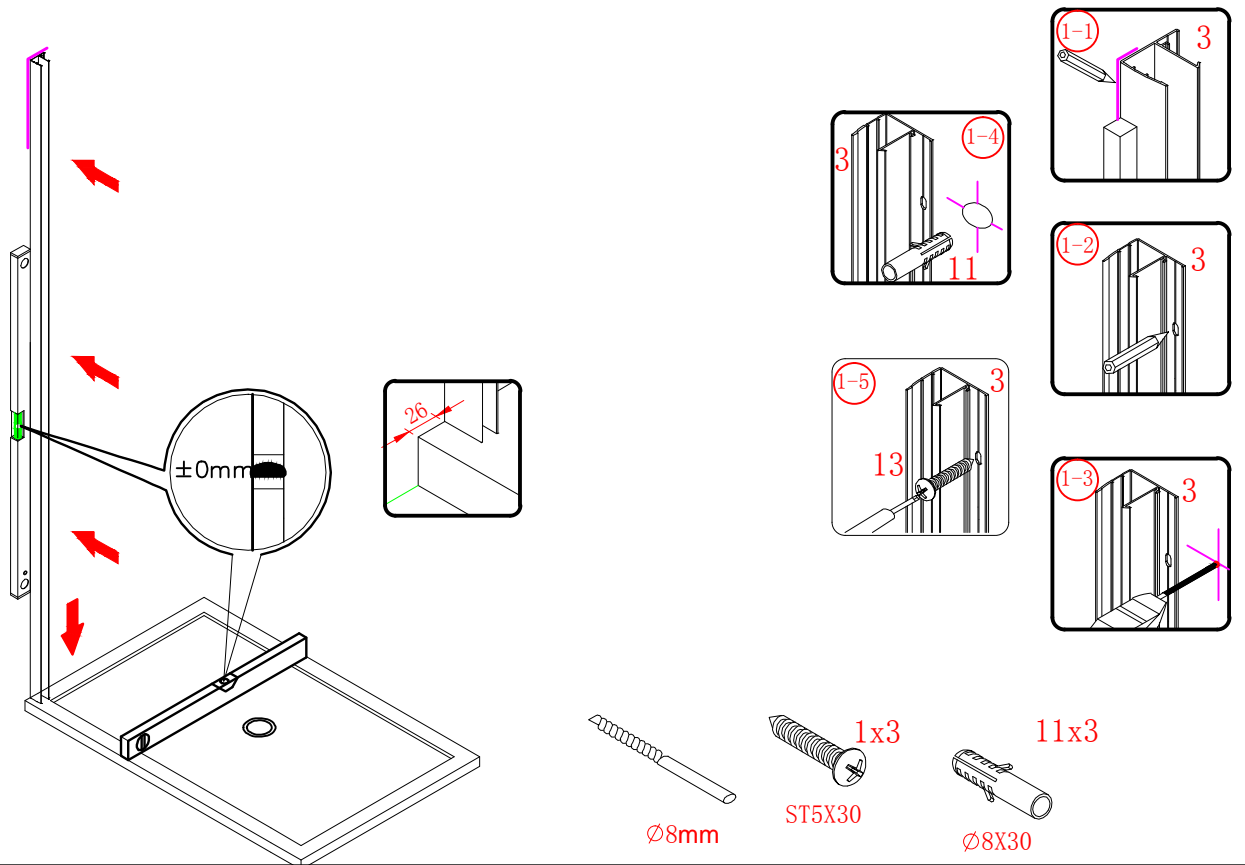

This product is heavy and will require two people to install.