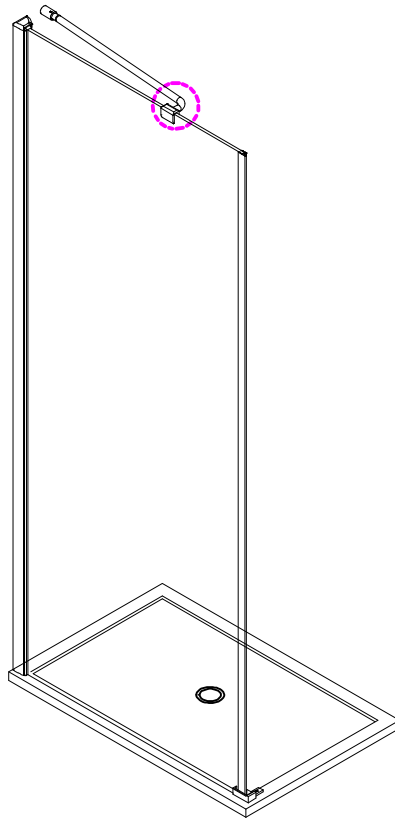

## ■ Installation

Please read these instructions carefully before start of installation.

The wall post has up to 20mm of adjustment for out of true wall situations.

**Ensure that the shower tray is fitted level and that after assembly of enclosure there is a full and continuous bead of sealant between the top of the shower tray and the tile joint.**

## ■ Shower Tray Installation

The shower tray must be sited against a structural wall.

Water proof walling or tiling should be fitted so that it sits on the top of the tray rim.

∅8X30
- ㉔ x 4+4

ST5X30
- ㉕ x 3

ST4X15
- ㉖ x 1

- ㉗ x 1

- ㉘ x 1

This product is heavy and will require two people to install.

Ø8mm  
19 x3

Ø8X30

Installation instructions  
( For VERONA-Side panel )

This product is heavy and will require two people to install.

This product is heavy and will require two people to install.

This product is heavy and will require two people to install.