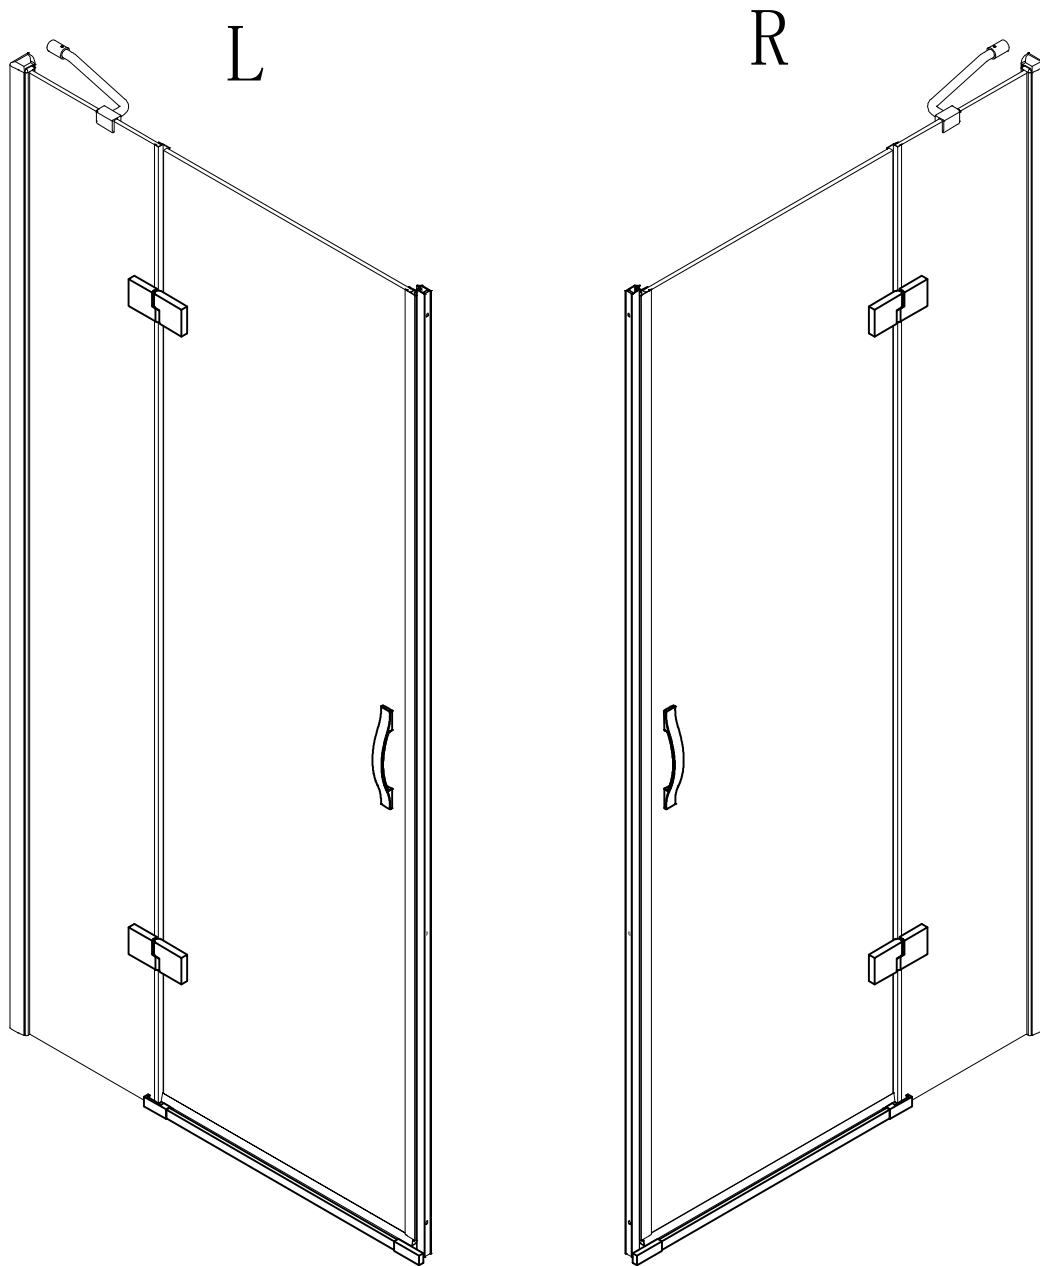

CEZARES®

Hinged door

Installation instructions

(For BERGAMO-60/(30/40/50/60) )

**BERGAMO-13**

**BERGAMO-A-1/BERGAMO-AH-1**

**BERGAMO-A-2/BERGAMO-AH-2**

## ■ Installation

Please read these instructions carefully before start of installation.

The wall post has up to 20mm of adjustment for out of true wall situations.

**Ensure that the shower tray is fitted level and that after assembly of enclosure there is a full and continuous bead of sealant between the top of the shower tray and the tile joint.**

## ■ Shower Tray Installation

The shower tray must be sited against a structural wall.

Water proof walling or tiling should be fitted so that it sits on the top of the tray rim.