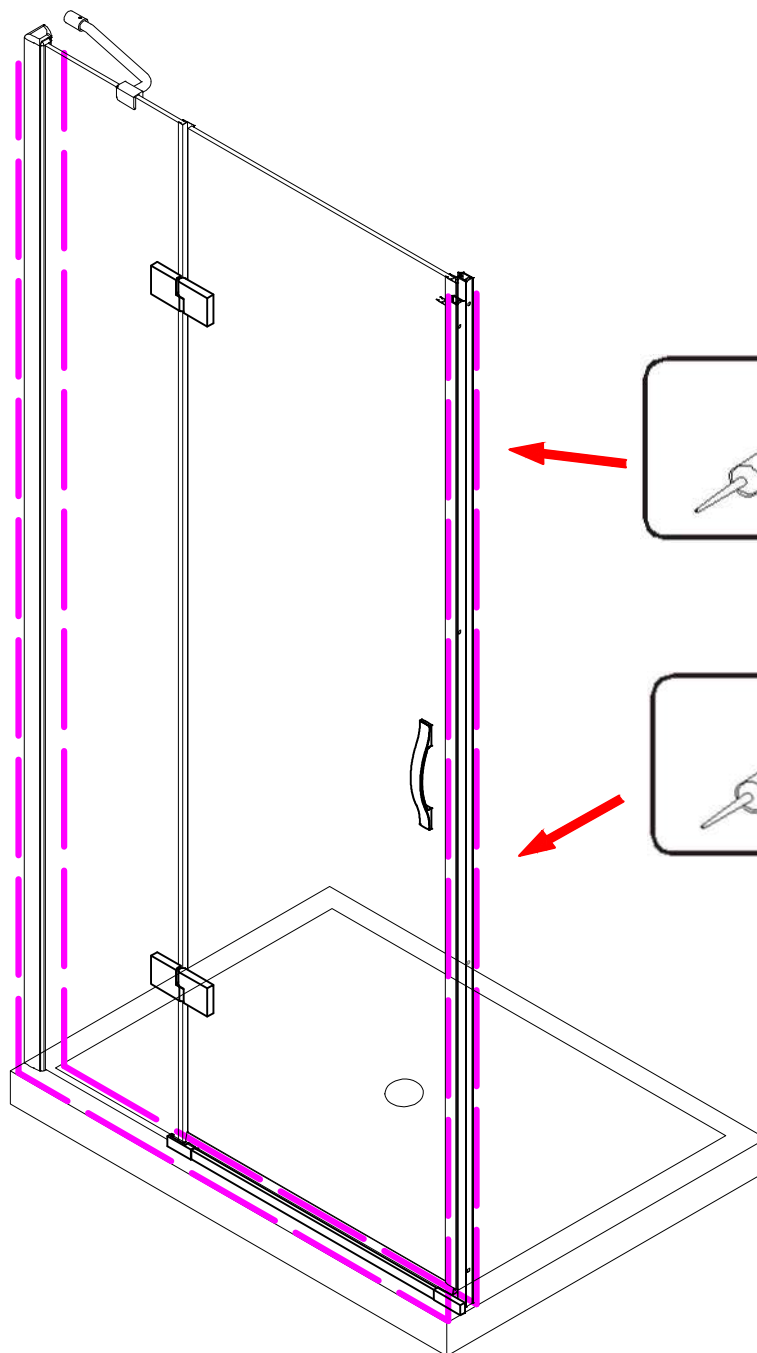

## ■ Installation

Please read these instructions carefully before start of installation.

The wall post has up to 20mm of adjustment for out of true wall situations.

**Ensure that the shower tray is fitted level and that after assembly of enclosure there is a full and continuous bead of sealant between the top of the shower tray and the tile joint.**

## ■ Shower Tray Installation

The shower tray must be sited against a structural wall.

Water proof walling or tiling should be fitted so that it sits on the top of the tray rim.

∅8X30
- ㉔ x 4+4

ST5X30
- ㉕ x 3

ST4X15
- ㉖ x 1

- ㉗ x 1

- ㉘ x 1

This product is heavy and will require two people to install.

Ø8mm  
19 x3

Ø8X30

20 x3

ST5X30

This product is heavy and will require two people to install.

This product is heavy and will require two people to install.

This product is heavy and will require two people to install.

This product is heavy and will require two people to install.