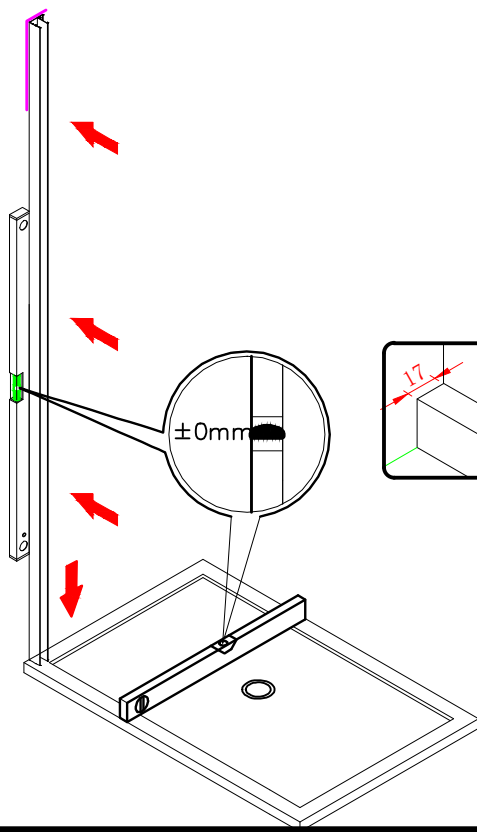

## ■ Installation

Please read these instructions carefully before start of installation.

The wall post has up to 20mm of adjustment for out of true wall situations.

**Ensure that the shower tray is fitted level and that after assembly of enclosure there is a full and continuous bead of sealant between the top of the shower tray and the tile joint.**

## ■ Shower Tray Installation

The shower tray must be sited against a structural wall.

Water proof walling or tiling should be fitted so that it sits on the top of the tray rim.

L/R
- ⑮ x 1

- ⑯ x 1

- ⑰ x 1

- ⑱ x 1

- ⑳ x 3

ST4X12
- ㉑ x 3

- ㉒ x 3

- ㉓ x 4+4

∅8X30
- ㉔ x 4+4

ST5X30
- ㉕ x 3

ST4X15
- ㉖ x 1

- ㉗ x 1

- ㉘ x 1

This product is heavy and will require two people to install.

Ø8mm  
19 x3

Ø8X30