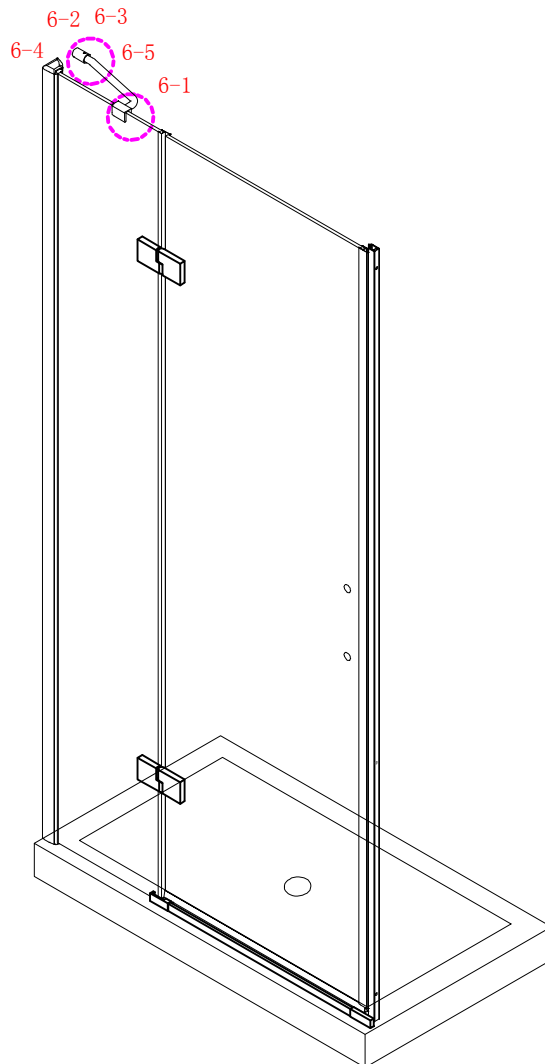

## ■ Installation

Please read these instructions carefully before start of installation.

The wall post has up to 20mm of adjustment for out of true wall situations.

**Ensure that the shower tray is fitted level and that after assembly of enclosure there is a full and continuous bead of sealant between the top of the shower tray and the tile joint.**

## ■ Shower Tray Installation

The shower tray must be sited against a structural wall.

Water proof walling or tiling should be fitted so that it sits on the top of the tray rim.

∅8X30
- ㉔ x 4+4

ST5X30
- ㉕ x 3

ST4X15
- ㉖ x 1

- ㉗ x 1

- ㉘ x 1

This product is heavy and will require two people to install.

Ø8mm  
19 x3

Ø8X30

20 x3

ST5X30

This product is heavy and will require two people to install.

This product is heavy and will require two people to install.

This product is heavy and will require two people to install.

This product is heavy and will require two people to install.