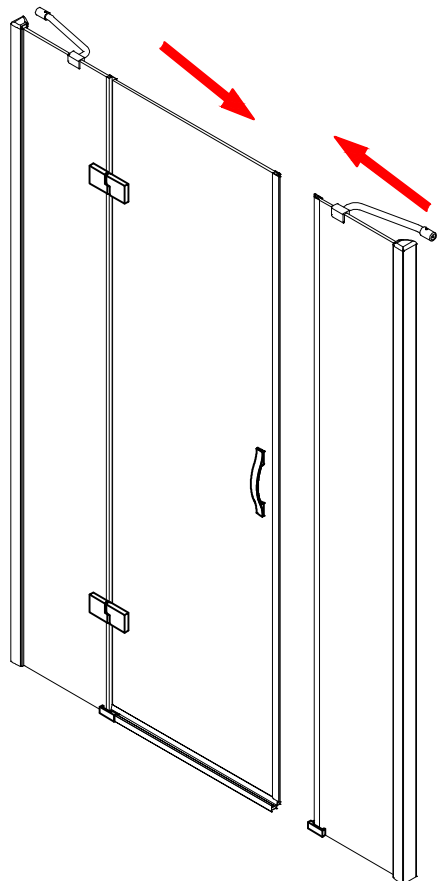

CEZARES®

Hinged door

Installation instructions

(For BERGAMO-60/(30/40/50/60) )

**BERGAMO-13**

**BERGAMO-A-1/BERGAMO-AH-1**

**BERGAMO-A-2/BERGAMO-AH-2**

## ■ Installation

Please read these instructions carefully before start of installation.

The wall post has up to 20mm of adjustment for out of true wall situations.

**Ensure that the shower tray is fitted level and that after assembly of enclosure there is a full and continuous bead of sealant between the top of the shower tray and the tile joint.**

## ■ Shower Tray Installation

The shower tray must be sited against a structural wall.

Water proof walling or tiling should be fitted so that it sits on the top of the tray rim.