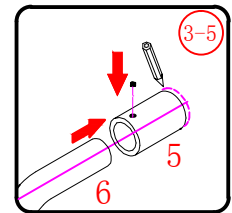

## ■ Installation

Please read these instructions carefully before start of installation.

The wall post has up to 20mm of adjustment for out of true wall situations.

**Ensure that the shower tray is fitted level and that after assembly of enclosure there is a full and continuous bead of sealant between the top of the shower tray and the tile joint.**

Installation instructions  
( For VERONA-Side panel )

This product is heavy and will require two people to install.

This product is heavy and will require two people to install.

This product is heavy and will require two people to install.