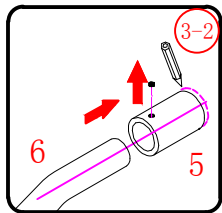

This product is heavy and will require two people to install.