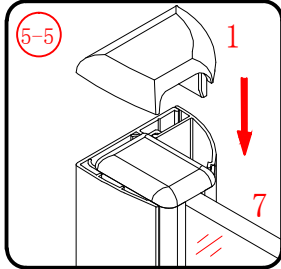

## ■ Installation

Please read these instructions carefully before start of installation.

The wall post has up to 20mm of adjustment for out of true wall situations.

**Ensure that the shower tray is fitted level and that after assembly of enclosure there is a full and continuous bead of sealant between the top of the shower tray and the tile joint.**

∅8X30
- ㉔ x 4+4

ST5X30
- ㉕ x 3

ST4X15
- ㉖ x 1

- ㉗ x 1

- ㉘ x 1

This product is heavy and will require two people to install.

Ø8mm  
19 x3

Ø8X30

20 x3

ST5X30

This product is heavy and will require two people to install.

This product is heavy and will require two people to install.

This product is heavy and will require two people to install.

This product is heavy and will require two people to install.