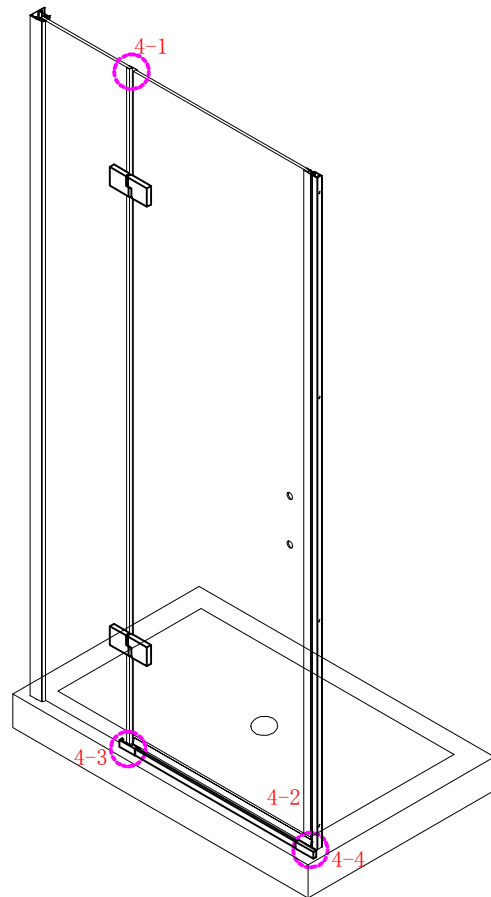

This product is heavy and will require two people to install.