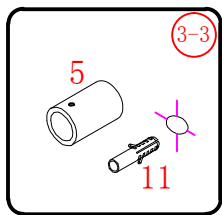

This product is heavy and will require two people to install.