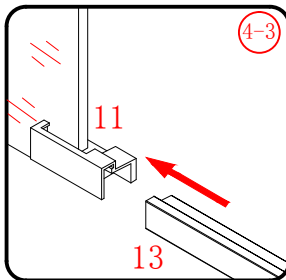

This product is heavy and will require two people to install.