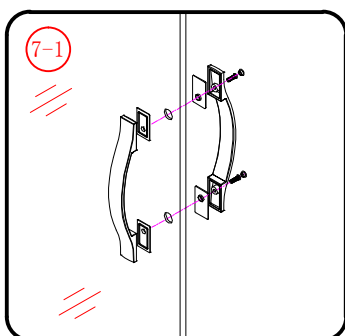

## ■ Installation

Please read these instructions carefully before start of installation.

The wall post has up to 20mm of adjustment for out of true wall situations.

**Ensure that the shower tray is fitted level and that after assembly of enclosure there is a full and continuous bead of sealant between the top of the shower tray and the tile joint.**

∅8X30
- ㉔ x 4+4

ST5X30
- ㉕ x 3

ST4X15
- ㉖ x 1

- ㉗ x 1

- ㉘ x 1

This product is heavy and will require two people to install.

Ø8mm  
19 x3

Ø8X30

20 x3

ST5X30

This product is heavy and will require two people to install.

This product is heavy and will require two people to install.

This product is heavy and will require two people to install.

This product is heavy and will require two people to install.