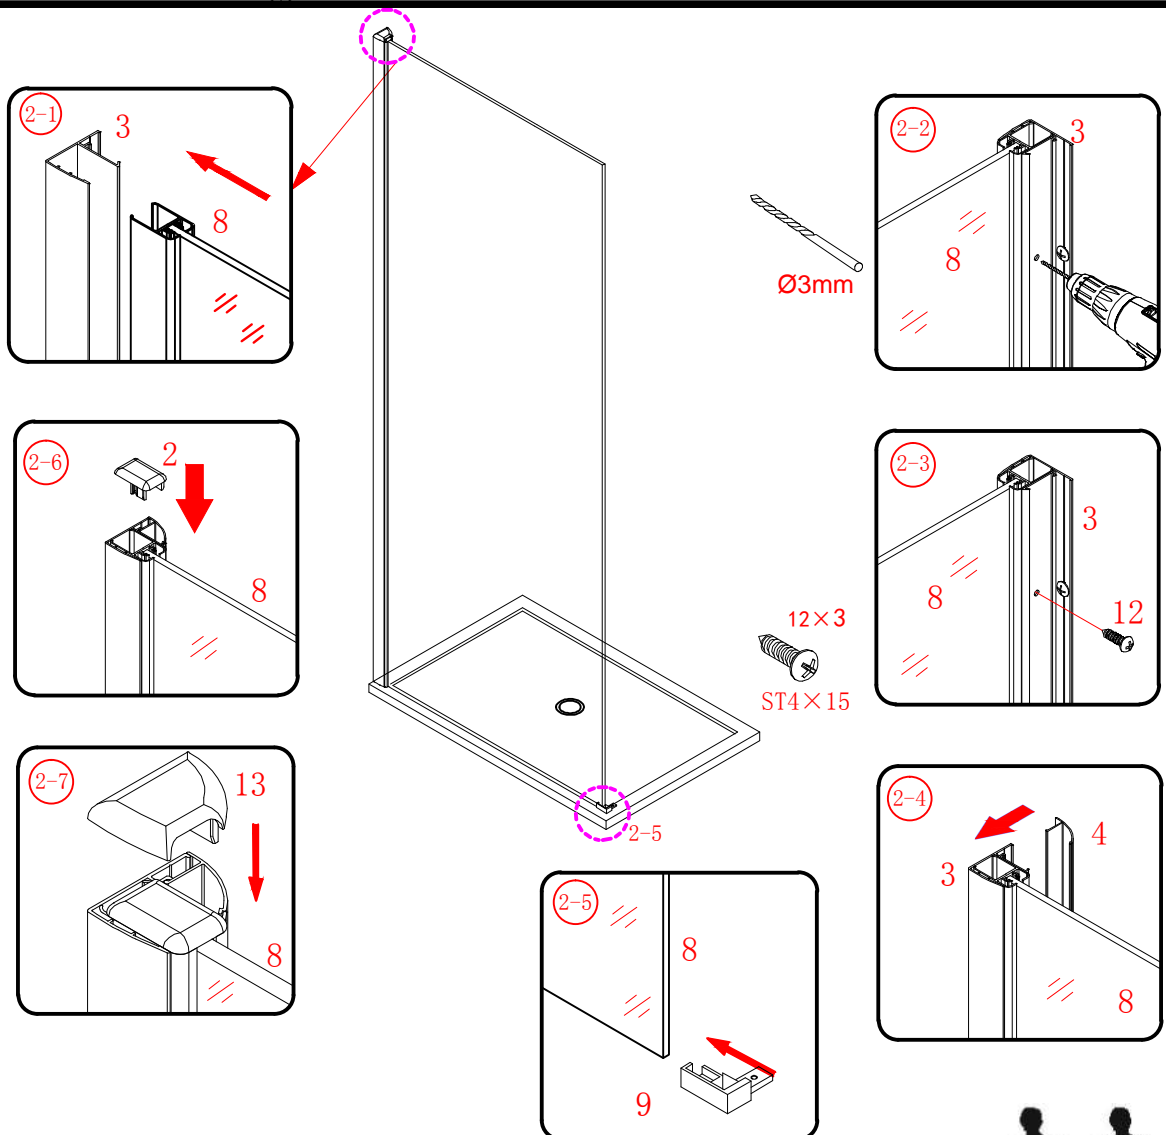

This product is heavy and will require two people to install.