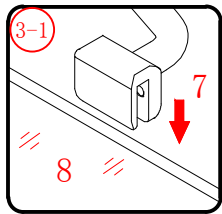

This product is heavy and will require two people to install.