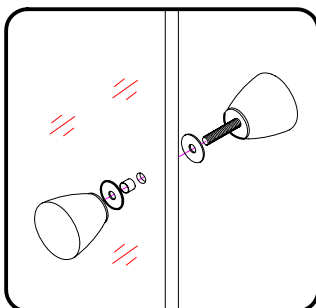

## ■ Installation

Please read these instructions carefully before start of installation.

The wall post has up to 20mm of adjustment for out of true wall situations.

**Ensure that the shower tray is fitted level and that after assembly of enclosure there is a full and continuous bead of sealant between the top of the shower tray and the title joint.**

## Tools required

This product is heavy and will require two people to install.

This product is heavy and will require two people to install.

x 8  
ST4X30

3

This product is heavy and will require two people to install.

This product is heavy and will require two people to install.

This product is heavy and will require two people to install.

This product is heavy and will require two people to install.

This product is heavy and will require two people to install.