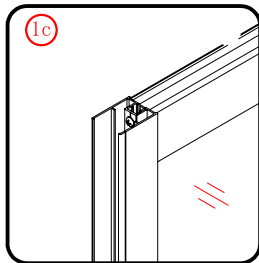

## ■ Installation

Please read these instructions carefully before start of installation.

The wall post has up to 20mm of adjustment for out of true wall situations.

**Ensure that the shower tray is fitted level and that after assembly of enclosure there is a full and continuous bead of sealant between the top of the shower tray and the title joint.**

## ■ Shower Tray Installation

The shower tray must be sited against a structural wall.

Water proof walling or tiling should be fitted so that it sits on the top of the tray rim.

## Tools required

This product is heavy and will require two people to install.

This product is heavy and will require two people to install.

x 8  
ST4X30

3

This product is heavy and will require two people to install.