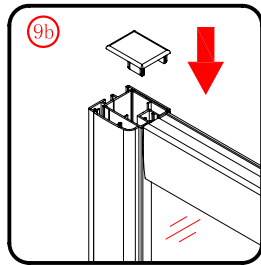

This product is heavy and will require two people to install.