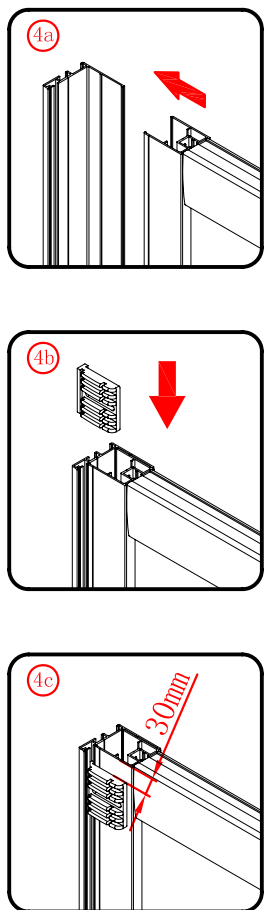

## ■ Installation

Please read these instructions carefully before start of installation.

The wall post has up to 20mm of adjustment for out of true wall situations.

**Ensure that the shower tray is fitted level and that after assembly of enclosure there is a full and continuous bead of sealant between the top of the shower tray and the title joint.**

## ■ Shower Tray Installation

The shower tray must be sited against a structural wall.

Water proof walling or tiling should be fitted so that it sits on the top of the tray rim.

## Tools required

This product is heavy and will require two people to install.

This product is heavy and will require two people to install.

x 8  
ST4X30

3

This product is heavy and will require two people to install.