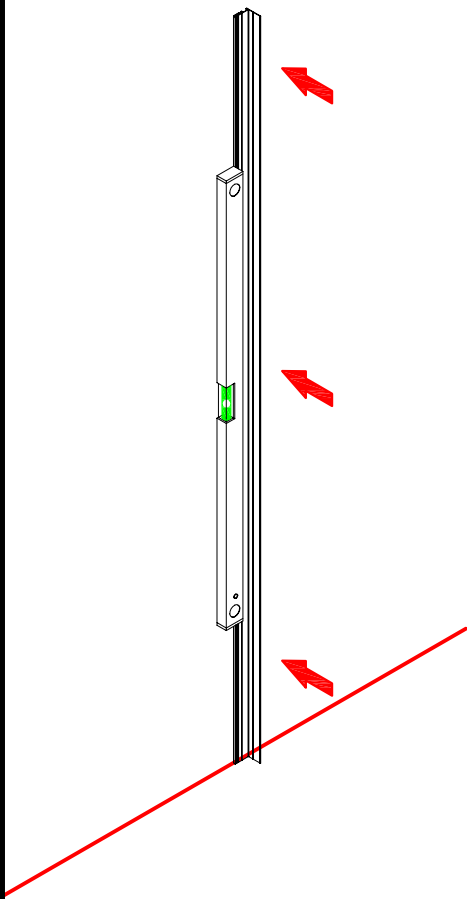

## ■ Installation

Please read these instructions carefully before start of installation.

The wall post has up to 20mm of adjustment for out of true wall situations.

**Ensure that the shower tray is fitted level and that after assembly of enclosure there is a full and continuous bead of sealant between the top of the shower tray and the title joint.**

## ■ Shower Tray Installation

The shower tray must be sited against a structural wall.

Water proof walling or tiling should be fitted so that it sits on the top of the tray rim.

## Tools required

This product is heavy and will require two people to install.

This product is heavy and will require two people to install.

x 8  
ST4X30

3

This product is heavy and will require two people to install.