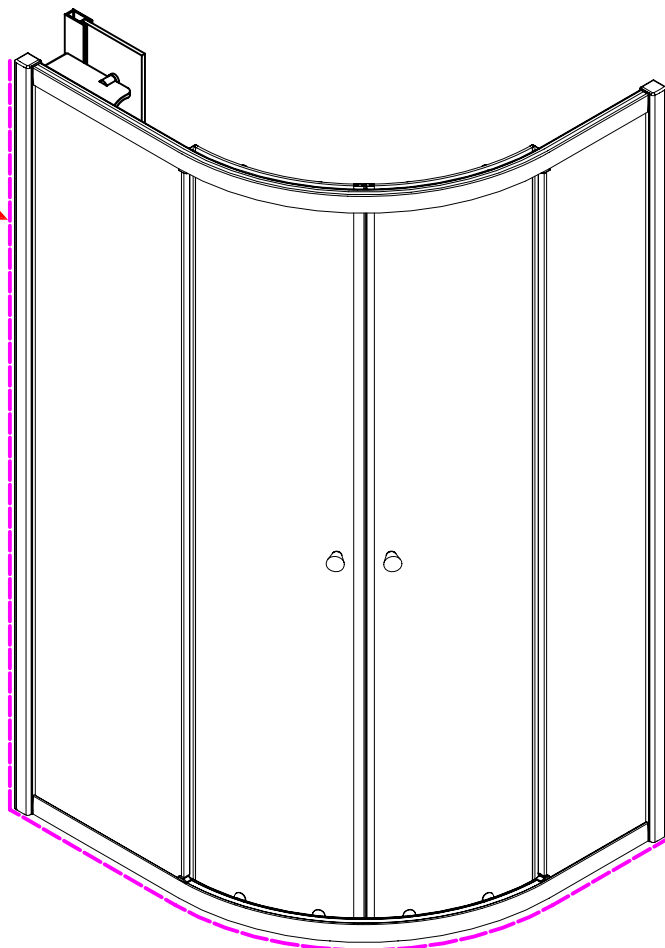

This product is heavy and will require two people to install.