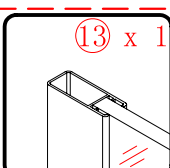

## ■ Shower Tray Installation

The shower tray must be sited against a structural wall.

Water proof walling or tiling should be fitted so that it sits on the top of the tray rim.

## Tools required

This product is heavy and will require two people to install.

This product is heavy and will require two people to install.

x 8  
ST4X30

3

This product is heavy and will require two people to install.