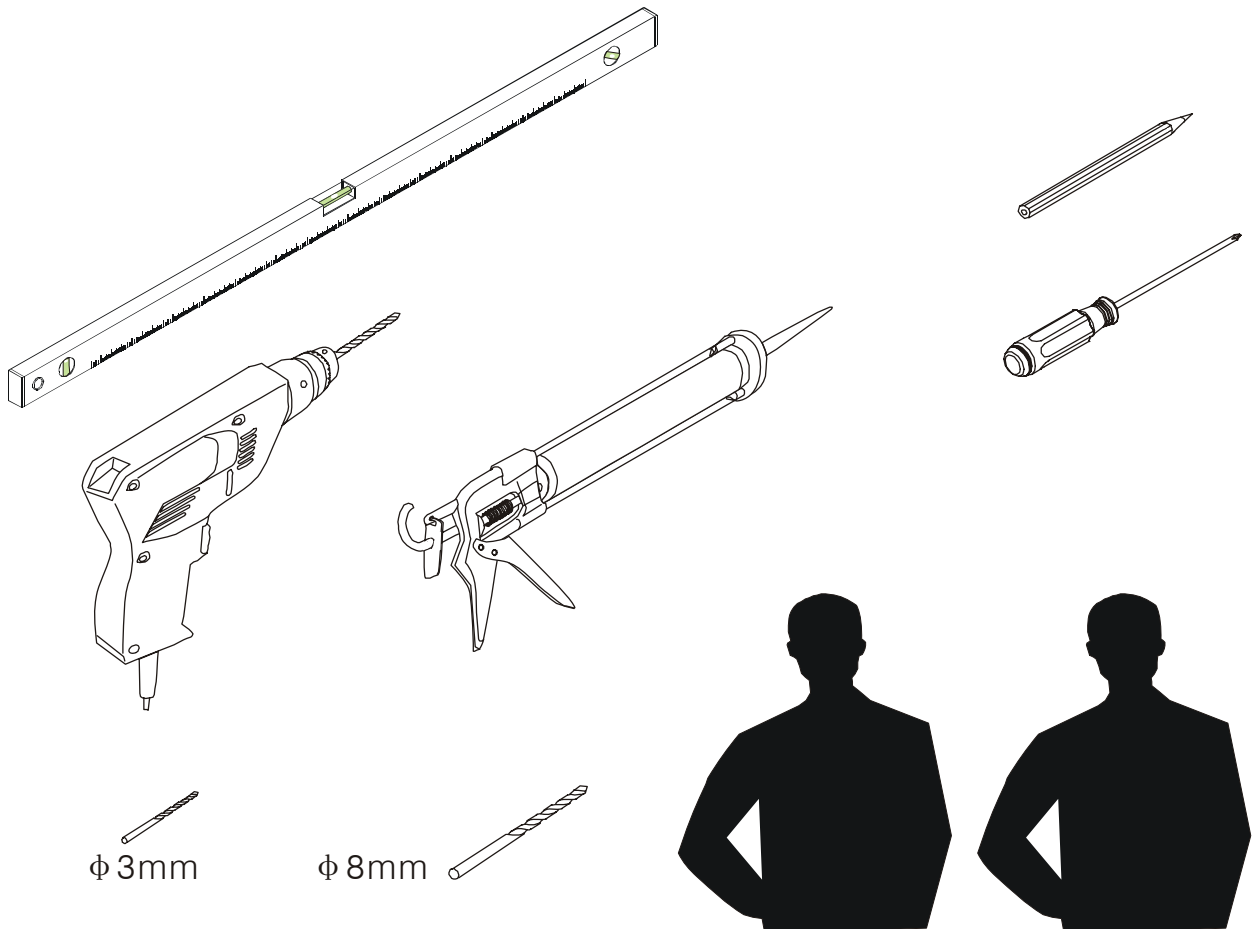

Note: Safety glass can not be re-worked.

■ Installation

Please read these instructions carefully before start of installation.

The wall post has up to 20mm of adjustment for out of true wall situations.

Ensure that the shower tray is fitted level and that after assembly of enclosure there is a full and continuous bead of sealant between the top of the shower tray and the title joint.

Special care should be taken when drilling walls to avoid hidden pipes or electrical cables.

Note: This product is heavy and will require two people to install.

Please remove protective film from aluminium profiles before installation.

■ Shower Tray Installation

The shower tray must be sited against a structural wall.

Water proof walling or tiling should be fitted so that it sits on the top of the tray rim.

■ Aftercare Instructions

After use, your shower should be cleaned with soap and water. This is particularly important in hard water districts where insoluble lime salts may be deposited and allowed to build up. Cleaners of a gritty or abrasive nature should not be used. Care should be taken to avoid contact with strong chemicals such as organic solvents and strippers.

Glass cleaners can be used but with caution, if in doubt contact the supplier of the cleaner in question.

Please keep these instructions for aftercare and customer service details.

Tools required

This product is heavy and will require two people to install.