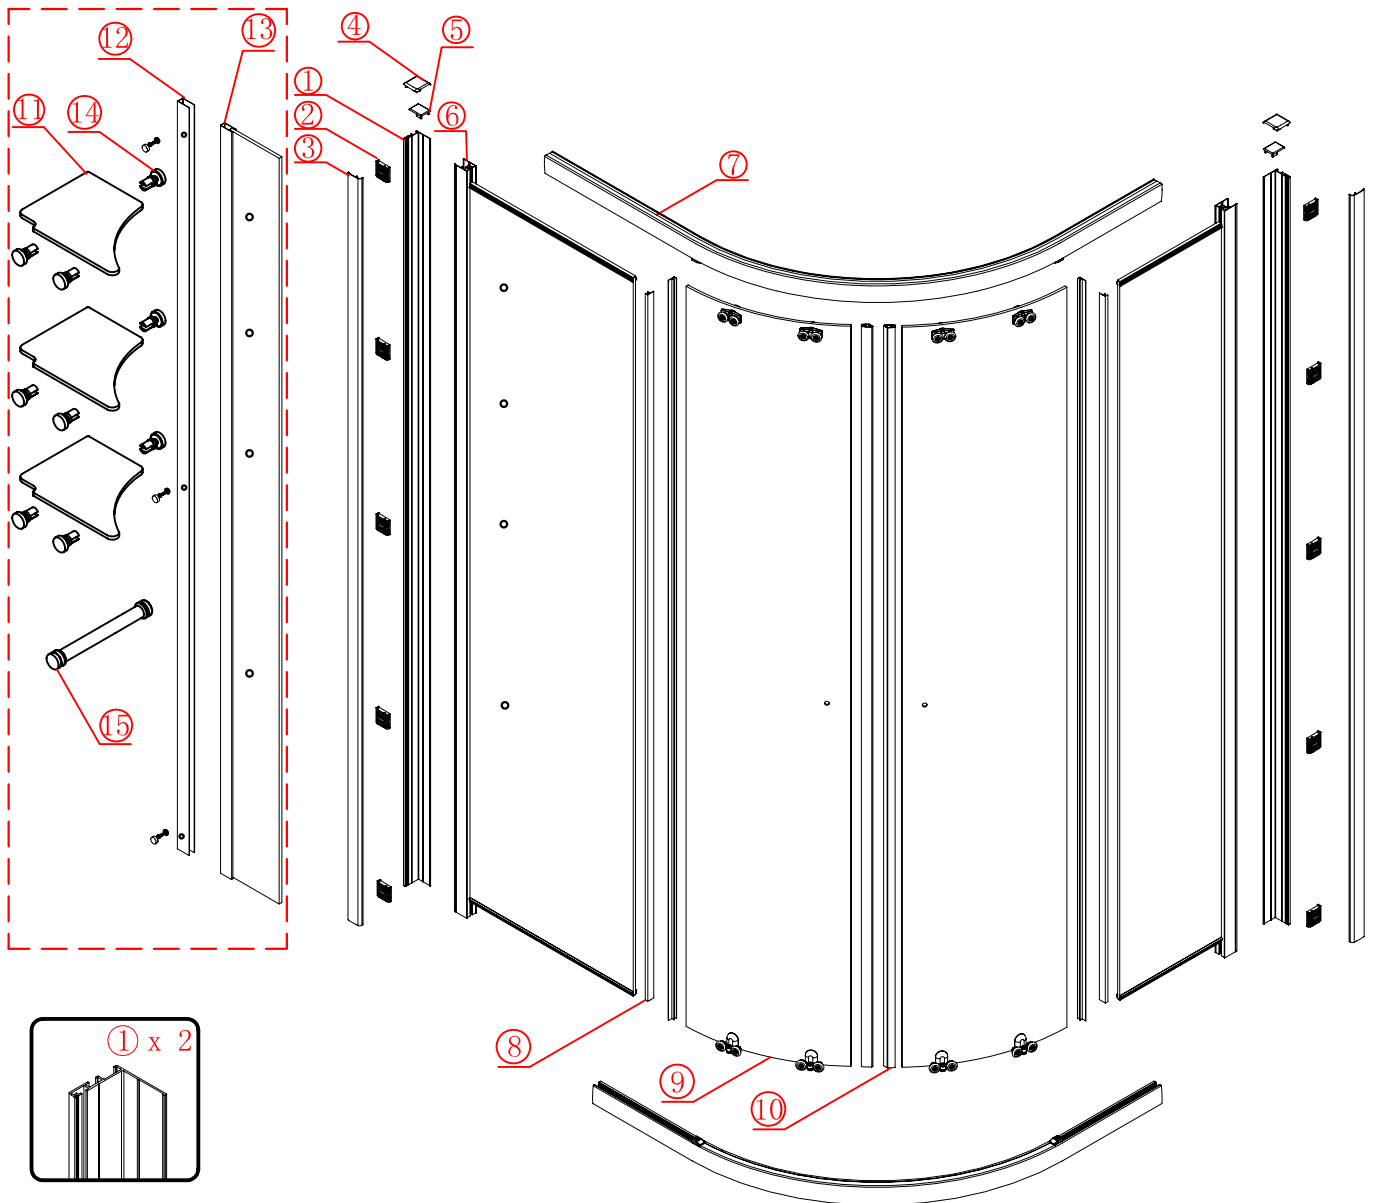

This product is heavy and will require two people to install.