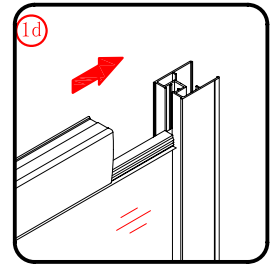

## ■ Shower Tray Installation

The shower tray must be sited against a structural wall.

Water proof walling or tiling should be fitted so that it sits on the top of the tray rim.

## Tools required

This product is heavy and will require two people to install.

This product is heavy and will require two people to install.

x 8  
ST4X30

3

This product is heavy and will require two people to install.