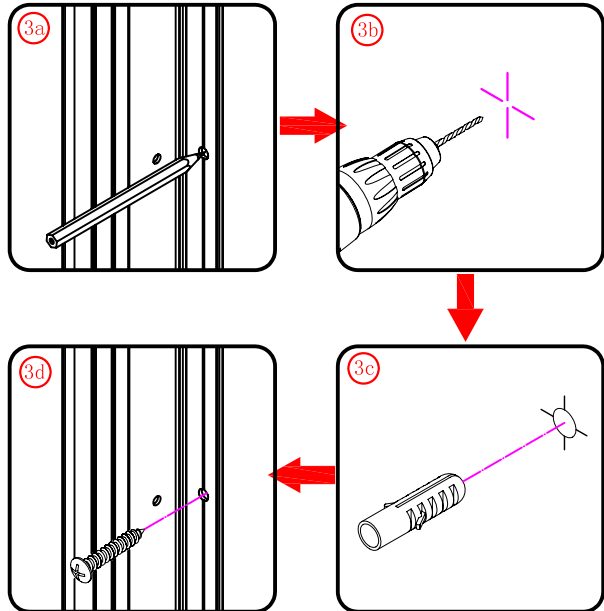

## ■ Installation

Please read these instructions carefully before start of installation.

The wall post has up to 20mm of adjustment for out of true wall situations.

**Ensure that the shower tray is fitted level and that after assembly of enclosure there is a full and continuous bead of sealant between the top of the shower tray and the title joint.**

Special care should be taken when drilling walls to avoid hidden pipes or electrical cables.

Note: This product is heavy and will require two people to install.

Please remove protective film from aluminium profiles before installation.

## ■ Shower Tray Installation

The shower tray must be sited against a structural wall.

Water proof walling or tiling should be fitted so that it sits on the top of the tray rim.

## Tools required

This product is heavy and will require two people to install.

This product is heavy and will require two people to install.

x 8  
ST4X30

3

This product is heavy and will require two people to install.