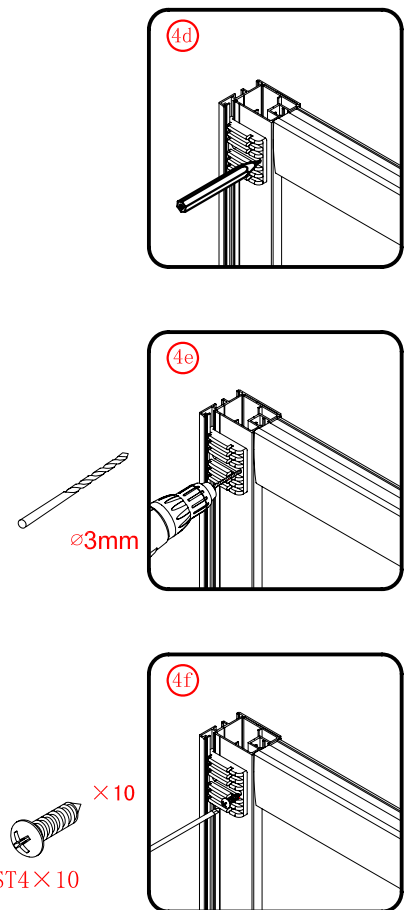

## ■ Installation

Please read these instructions carefully before start of installation.

The wall post has up to 20mm of adjustment for out of true wall situations.

**Ensure that the shower tray is fitted level and that after assembly of enclosure there is a full and continuous bead of sealant between the top of the shower tray and the title joint.**

## ■ Shower Tray Installation

The shower tray must be sited against a structural wall.

Water proof walling or tiling should be fitted so that it sits on the top of the tray rim.

## Tools required

This product is heavy and will require two people to install.

This product is heavy and will require two people to install.

x 8  
ST4X30

3

This product is heavy and will require two people to install.