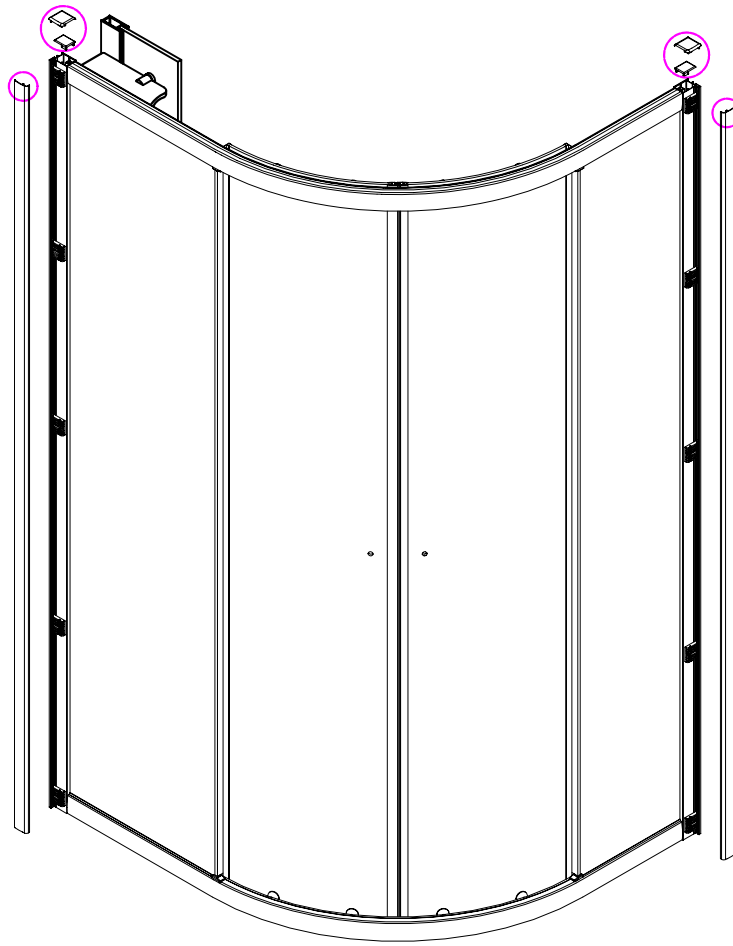

This product is heavy and will require two people to install.