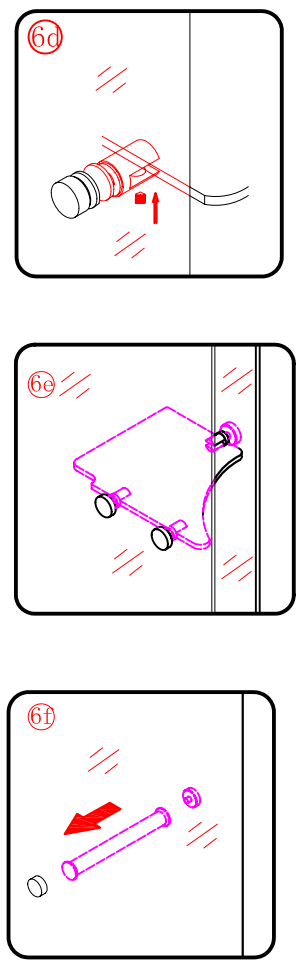

This product is heavy and will require two people to install.