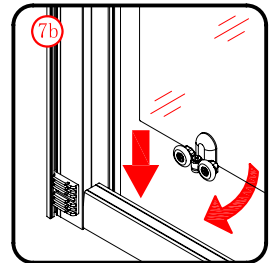

## ■ Installation

Please read these instructions carefully before start of installation.

The wall post has up to 20mm of adjustment for out of true wall situations.

**Ensure that the shower tray is fitted level and that after assembly of enclosure there is a full and continuous bead of sealant between the top of the shower tray and the title joint.**

## Tools required

This product is heavy and will require two people to install.

This product is heavy and will require two people to install.

x 8  
ST4X30

3

This product is heavy and will require two people to install.

This product is heavy and will require two people to install.

This product is heavy and will require two people to install.

This product is heavy and will require two people to install.

This product is heavy and will require two people to install.