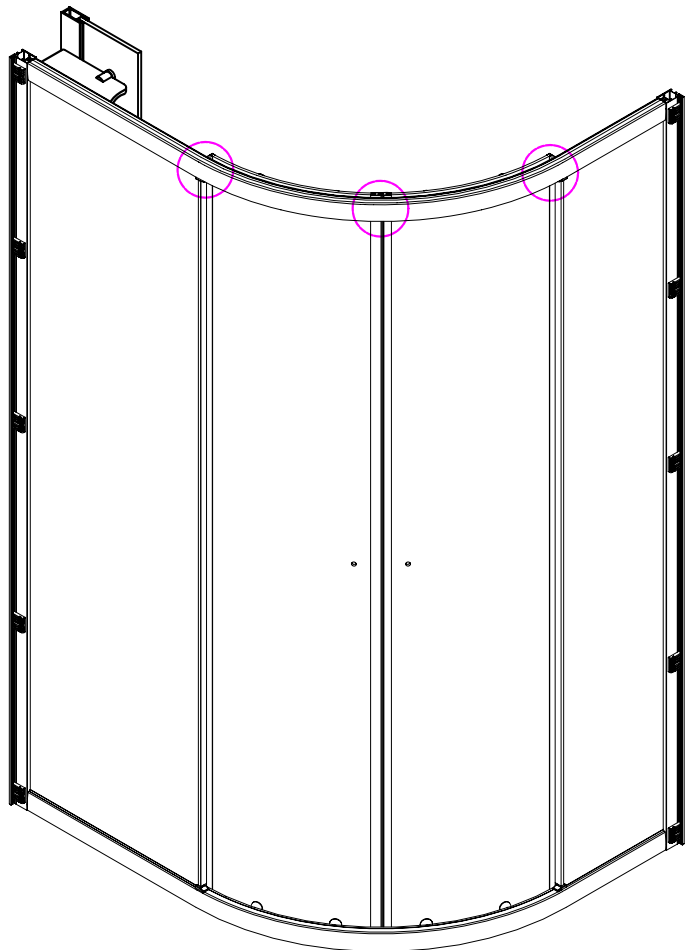

This product is heavy and will require two people to install.