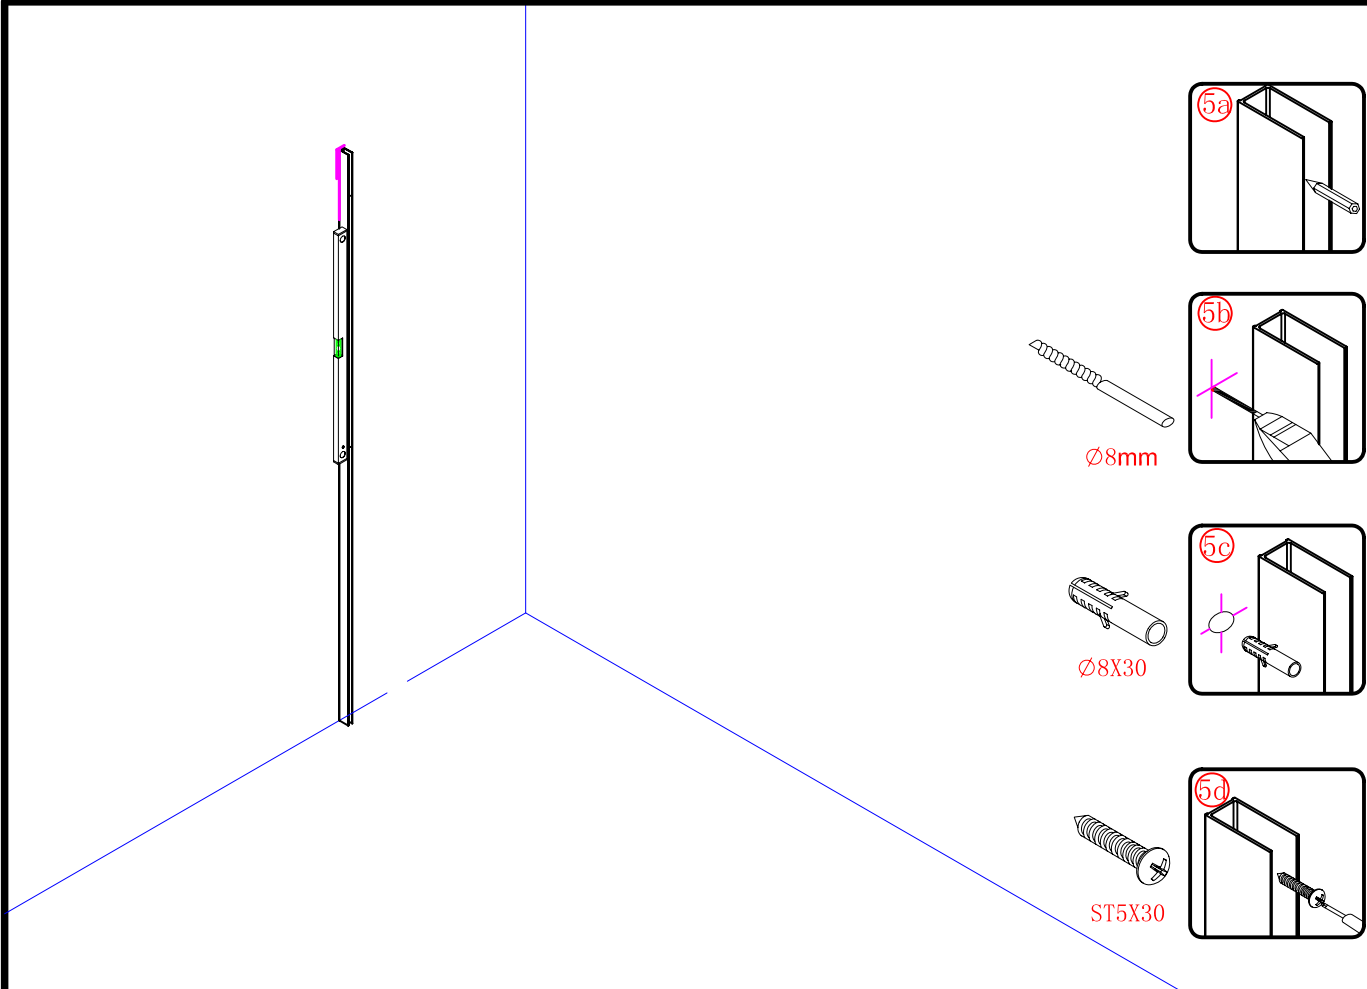

This product is heavy and will require two people to install.