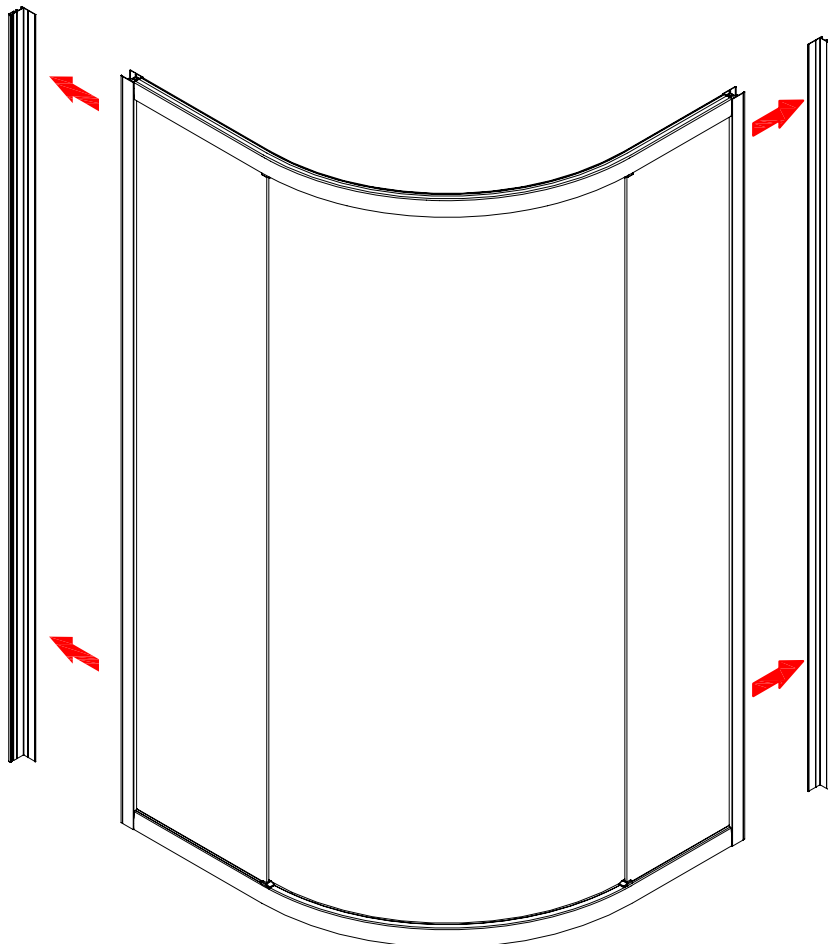

## ■ Installation

Please read these instructions carefully before start of installation.

The wall post has up to 20mm of adjustment for out of true wall situations.

**Ensure that the shower tray is fitted level and that after assembly of enclosure there is a full and continuous bead of sealant between the top of the shower tray and the title joint.**

## ■ Shower Tray Installation

The shower tray must be sited against a structural wall.

Water proof walling or tiling should be fitted so that it sits on the top of the tray rim.

## Tools required

This product is heavy and will require two people to install.

This product is heavy and will require two people to install.

x 8  
ST4X30

3

This product is heavy and will require two people to install.