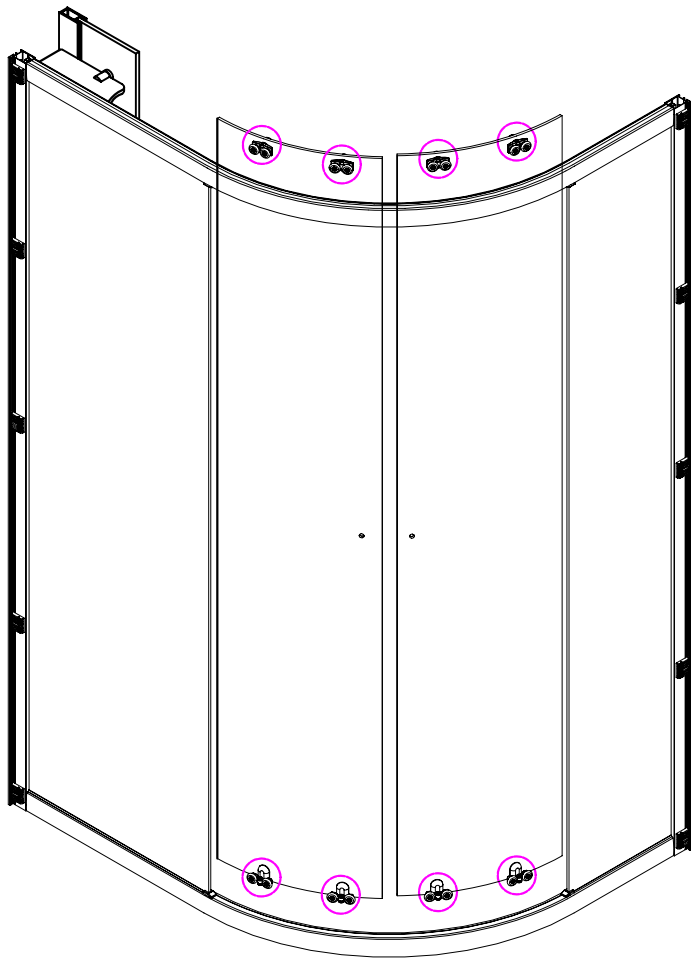

This product is heavy and will require two people to install.