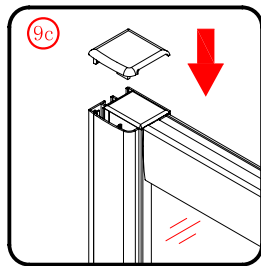

## ■ Installation

Please read these instructions carefully before start of installation.

The wall post has up to 20mm of adjustment for out of true wall situations.

**Ensure that the shower tray is fitted level and that after assembly of enclosure there is a full and continuous bead of sealant between the top of the shower tray and the title joint.**

## ■ Shower Tray Installation

The shower tray must be sited against a structural wall.

Water proof walling or tiling should be fitted so that it sits on the top of the tray rim.

This product is heavy and will require two people to install.

This product is heavy and will require two people to install.

This product is heavy and will require two people to install.

This product is heavy and will require two people to install.