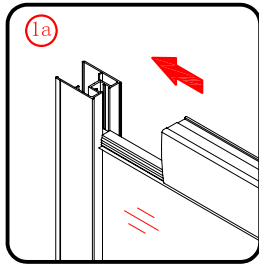

## ■ Installation

Please read these instructions carefully before start of installation.

The wall post has up to 20mm of adjustment for out of true wall situations.

**Ensure that the shower tray is fitted level and that after assembly of enclosure there is a full and continuous bead of sealant between the top of the shower tray and the title joint.**

## ■ Shower Tray Installation

The shower tray must be sited against a structural wall.

Water proof walling or tiling should be fitted so that it sits on the top of the tray rim.

## Tools required

This product is heavy and will require two people to install.

This product is heavy and will require two people to install.

x 8  
ST4X30

3

This product is heavy and will require two people to install.