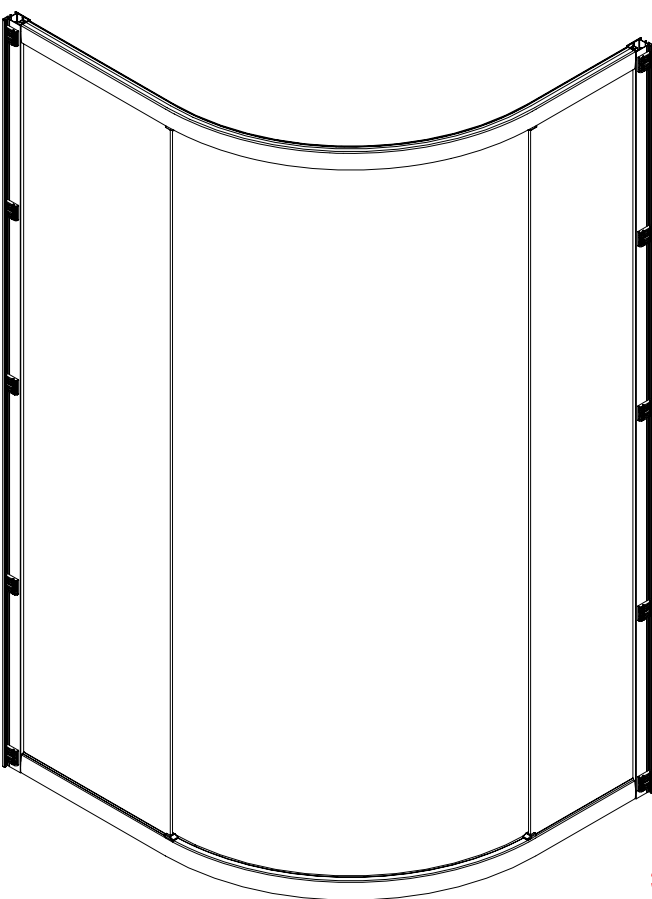

This product is heavy and will require two people to install.