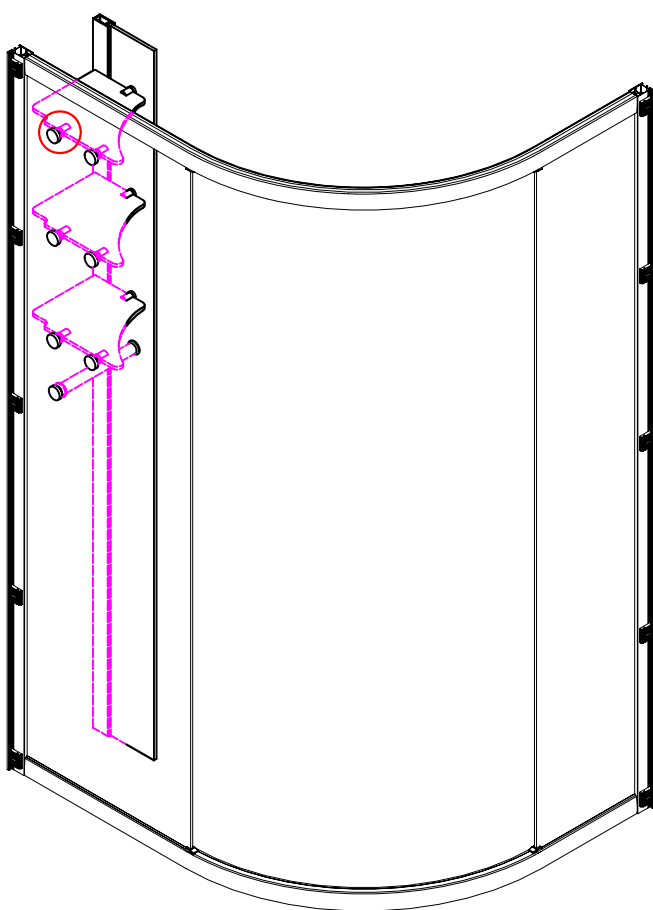

This product is heavy and will require two people to install.