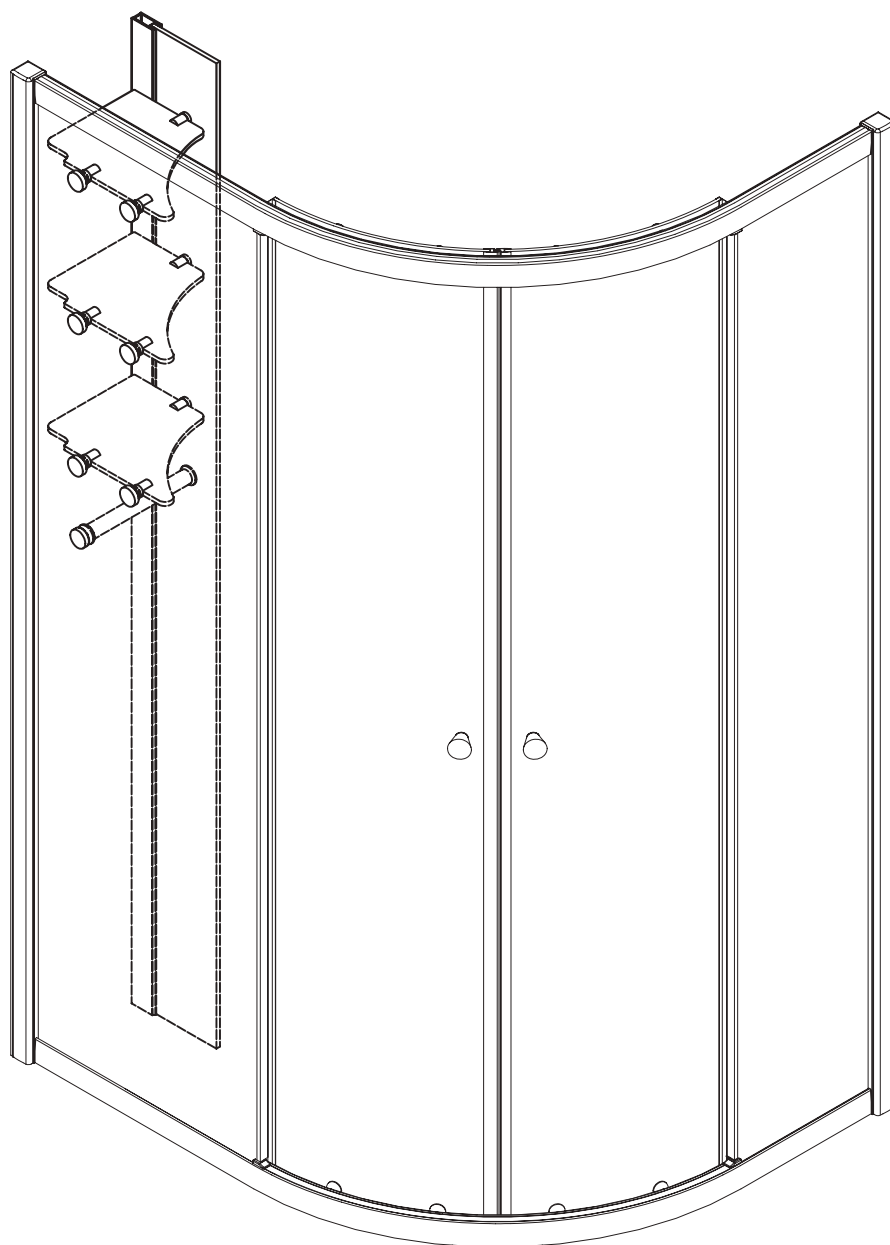

Sliding door

Installation Manual

ANIMA RH2