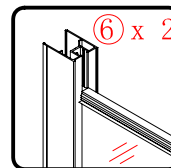

This product is heavy and will require two people to install.