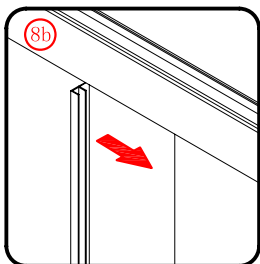

This product is heavy and will require two people to install.