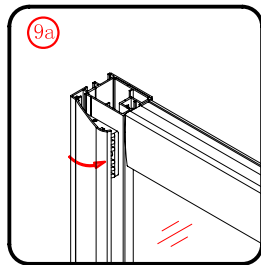

## ■ Installation

Please read these instructions carefully before start of installation.

The wall post has up to 20mm of adjustment for out of true wall situations.

**Ensure that the shower tray is fitted level and that after assembly of enclosure there is a full and continuous bead of sealant between the top of the shower tray and the title joint.**

This product is heavy and will require two people to install.

This product is heavy and will require two people to install.

This product is heavy and will require two people to install.

This product is heavy and will require two people to install.