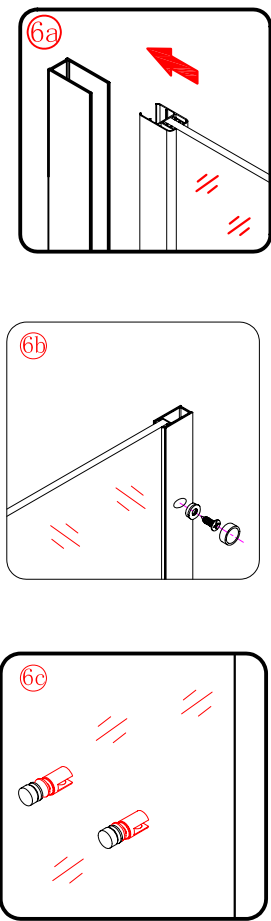

This product is heavy and will require two people to install.