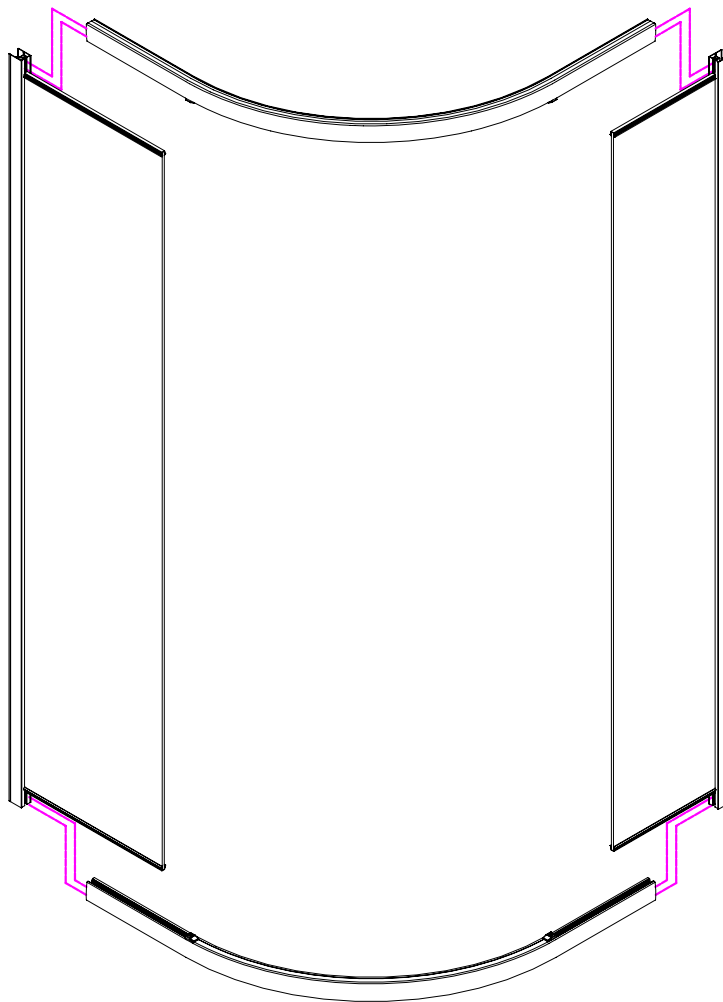

x 8
ST4X30

3

This product is heavy and will require two people to install.