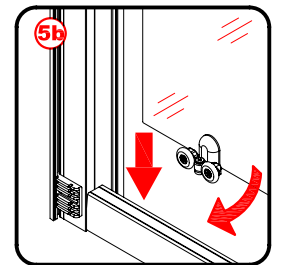

Note: Safety glass can not be re-worked.

■ Installation

Please read these instructions carefully before start of installation.

The wall post has up to 20mm of adjustment for out of true wall situations.

Ensure that the shower tray is fitted level and that after assembly of enclosure there is a full and continuous bead of sealant between the top of the shower tray and the title joint.

This product is heavy and will require two people to install.

x 8
ST4X30

This product is heavy and will require two people to install.

This product is heavy and will require two people to install.

This product is heavy and will require two people to install.