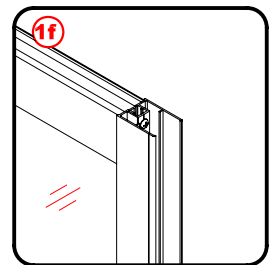

Note: Safety glass can not be re-worked.

■ Installation

Please read these instructions carefully before start of installation.

The wall post has up to 20mm of adjustment for out of true wall situations.

Ensure that the shower tray is fitted level and that after assembly of enclosure there is a full and continuous bead of sealant between the top of the shower tray and the title joint.

■ Shower Tray Installation

The shower tray must be sited against a structural wall.

Water proof walling or tiling should be fitted so that it sits on the top of the tray rim.

■ Aftercare Instructions

After use, your shower should be cleaned with soap and water. This is particularly important in hard water districts where insoluble lime salts may be deposited and allowed to build up. Cleaners of a gritty or abrasive nature should not be used. Care should be taken to avoid contact with strong chemicals such as organic solvents and strippers.

This product is heavy and will require two people to install.

x 8
ST4X30

This product is heavy and will require two people to install.

This product is heavy and will require two people to install.

This product is heavy and will require two people to install.