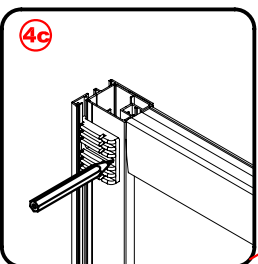

Note: Safety glass can not be re-worked.

■ Installation

Please read these instructions carefully before start of installation.

The wall post has up to 20mm of adjustment for out of true wall situations.

Ensure that the shower tray is fitted level and that after assembly of enclosure there is a full and continuous bead of sealant between the top of the shower tray and the title joint.

This product is heavy and will require two people to install.

x 8
ST4X30

This product is heavy and will require two people to install.

This product is heavy and will require two people to install.

This product is heavy and will require two people to install.