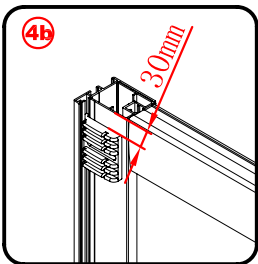

Note: Safety glass can not be re-worked.

■ Installation

Please read these instructions carefully before start of installation.

The wall post has up to 20mm of adjustment for out of true wall situations.

Ensure that the shower tray is fitted level and that after assembly of enclosure there is a full and continuous bead of sealant between the top of the shower tray and the title joint.

This product is heavy and will require two people to install.

x 8
ST4X30

This product is heavy and will require two people to install.

This product is heavy and will require two people to install.

This product is heavy and will require two people to install.