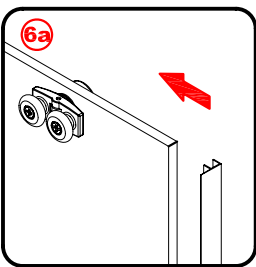

Note: Safety glass can not be re-worked.

■ Installation

Please read these instructions carefully before start of installation.

The wall post has up to 20mm of adjustment for out of true wall situations.

Ensure that the shower tray is fitted level and that after assembly of enclosure there is a full and continuous bead of sealant between the top of the shower tray and the title joint.

This product is heavy and will require two people to install.

x 8
ST4X30

This product is heavy and will require two people to install.

This product is heavy and will require two people to install.

This product is heavy and will require two people to install.

This product is heavy and will require two people to install.