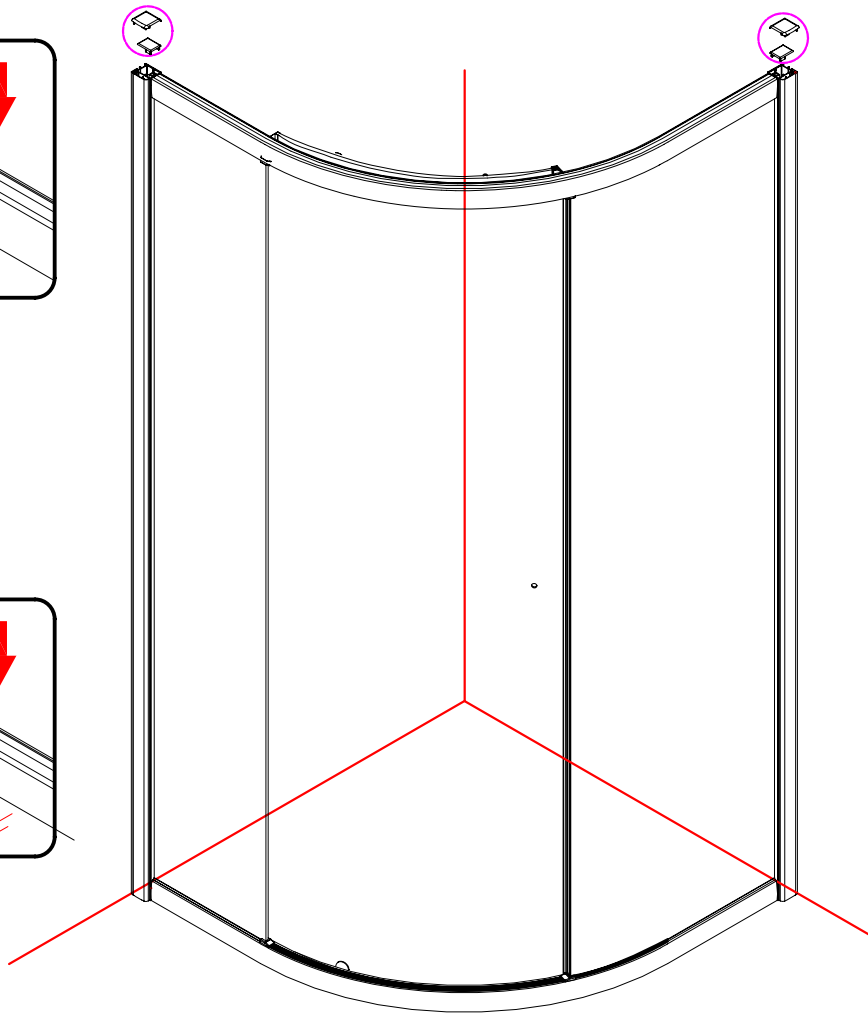

Note: Safety glass can not be re-worked.

■ Installation

Please read these instructions carefully before start of installation.

The wall post has up to 20mm of adjustment for out of true wall situations.

Ensure that the shower tray is fitted level and that after assembly of enclosure there is a full and continuous bead of sealant between the top of the shower tray and the title joint.

This product is heavy and will require two people to install.

x 8
ST4X30

This product is heavy and will require two people to install.

This product is heavy and will require two people to install.

This product is heavy and will require two people to install.