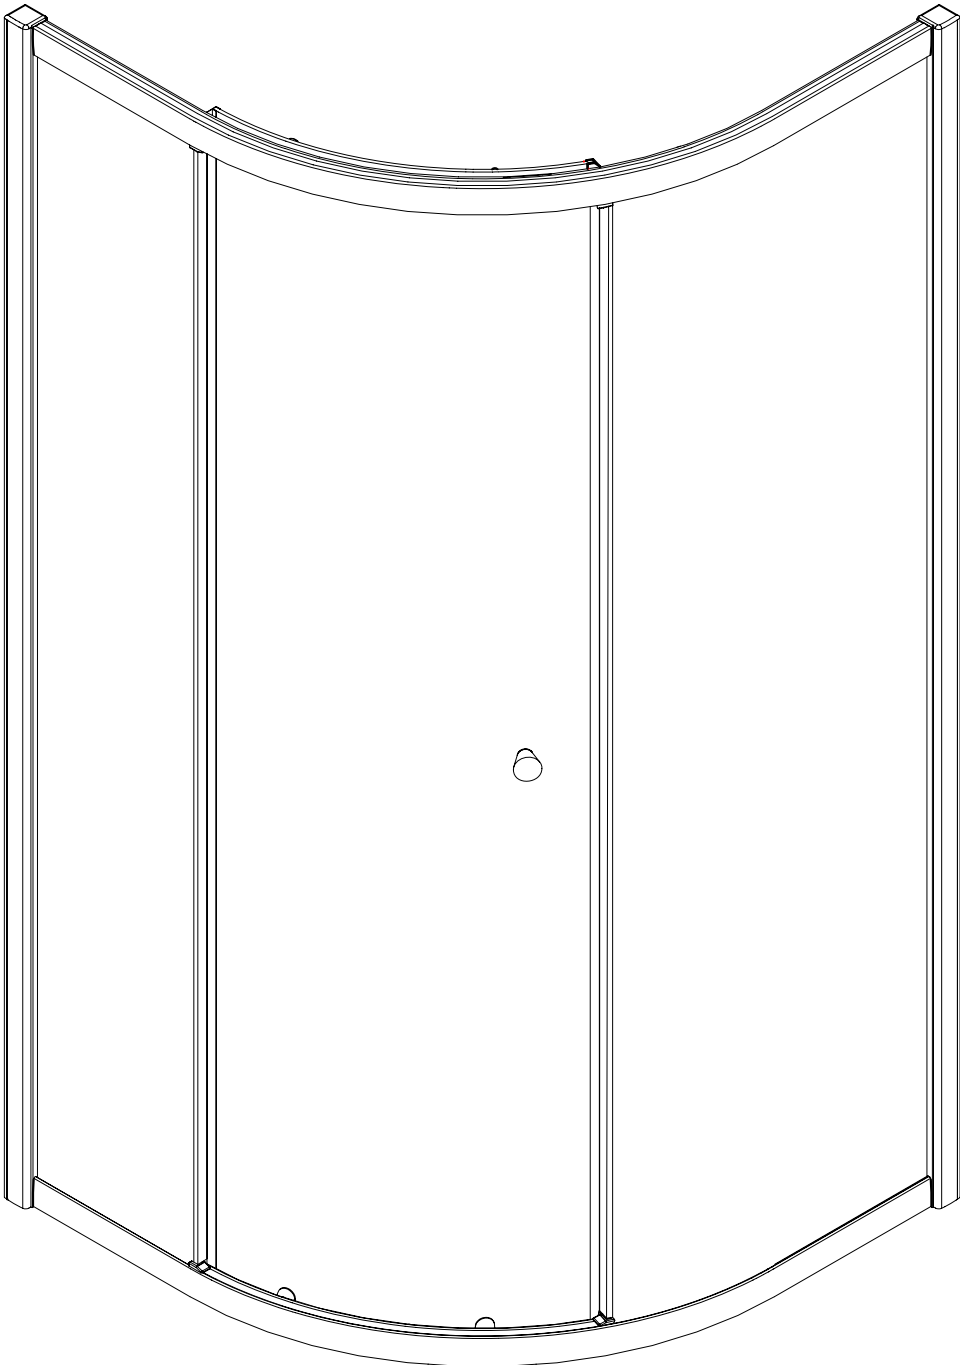

CEZARES ANIMA R1

Sliding door

Installation manual

■ General Information

Please inspect the product immediately upon receipt for transit damage, missing packs/parts or manufacturing fault. Damage reported later cannot be accepted. Please handle the product with care avoiding knocks and shock loading to all sides and edges of the glass.

Note: Safety glass can not be re-worked.

■ Installation

Please read these instructions carefully before start of installation.

The wall post has up to 20mm of adjustment for out of true wall situations.

Ensure that the shower tray is fitted level and that after assembly of enclosure there is a full and continuous bead of sealant between the top of the shower tray and the title joint.

Special care should be taken when drilling walls to avoid hidden pipes or electrical cables.

Note: This product is heavy and will require two people to install.

Please remove protective film from aluminium profiles before installation.