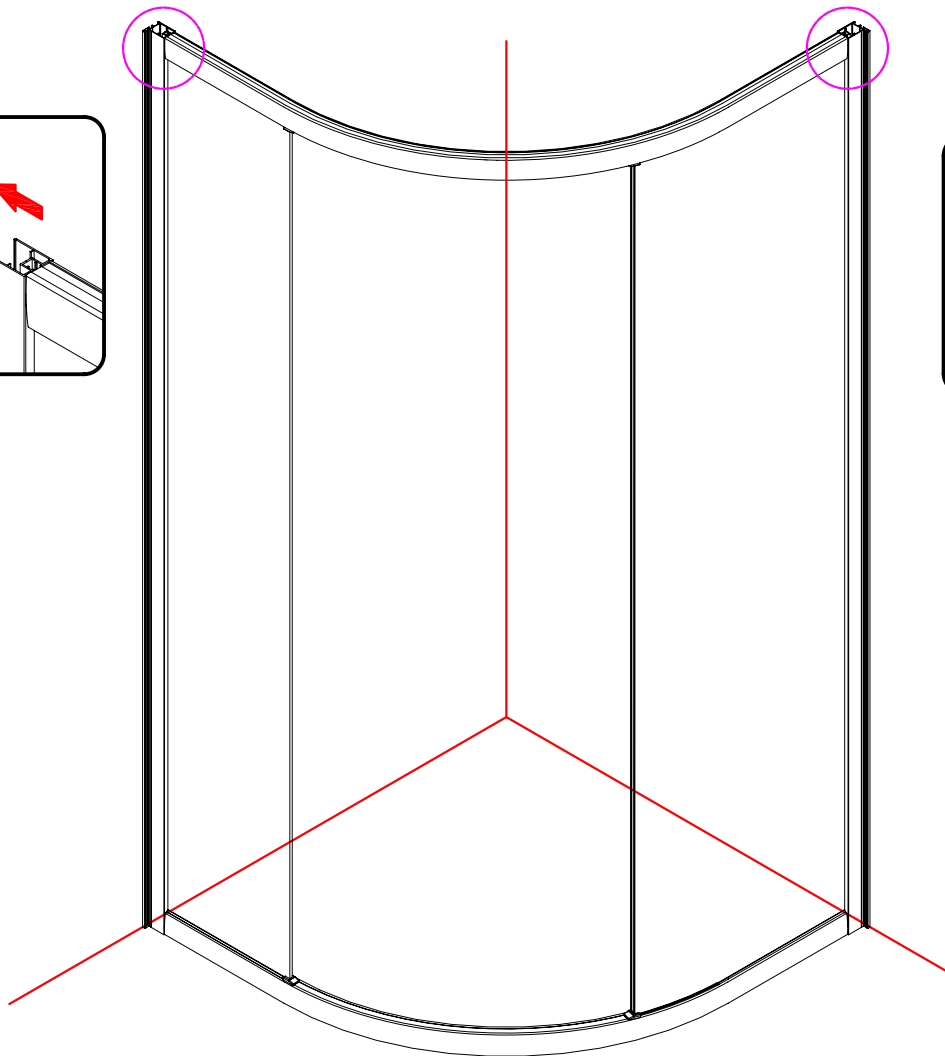

Note: Safety glass can not be re-worked.

■ Installation

Please read these instructions carefully before start of installation.

The wall post has up to 20mm of adjustment for out of true wall situations.

Ensure that the shower tray is fitted level and that after assembly of enclosure there is a full and continuous bead of sealant between the top of the shower tray and the title joint.

This product is heavy and will require two people to install.

x 8
ST4X30

This product is heavy and will require two people to install.

This product is heavy and will require two people to install.

This product is heavy and will require two people to install.