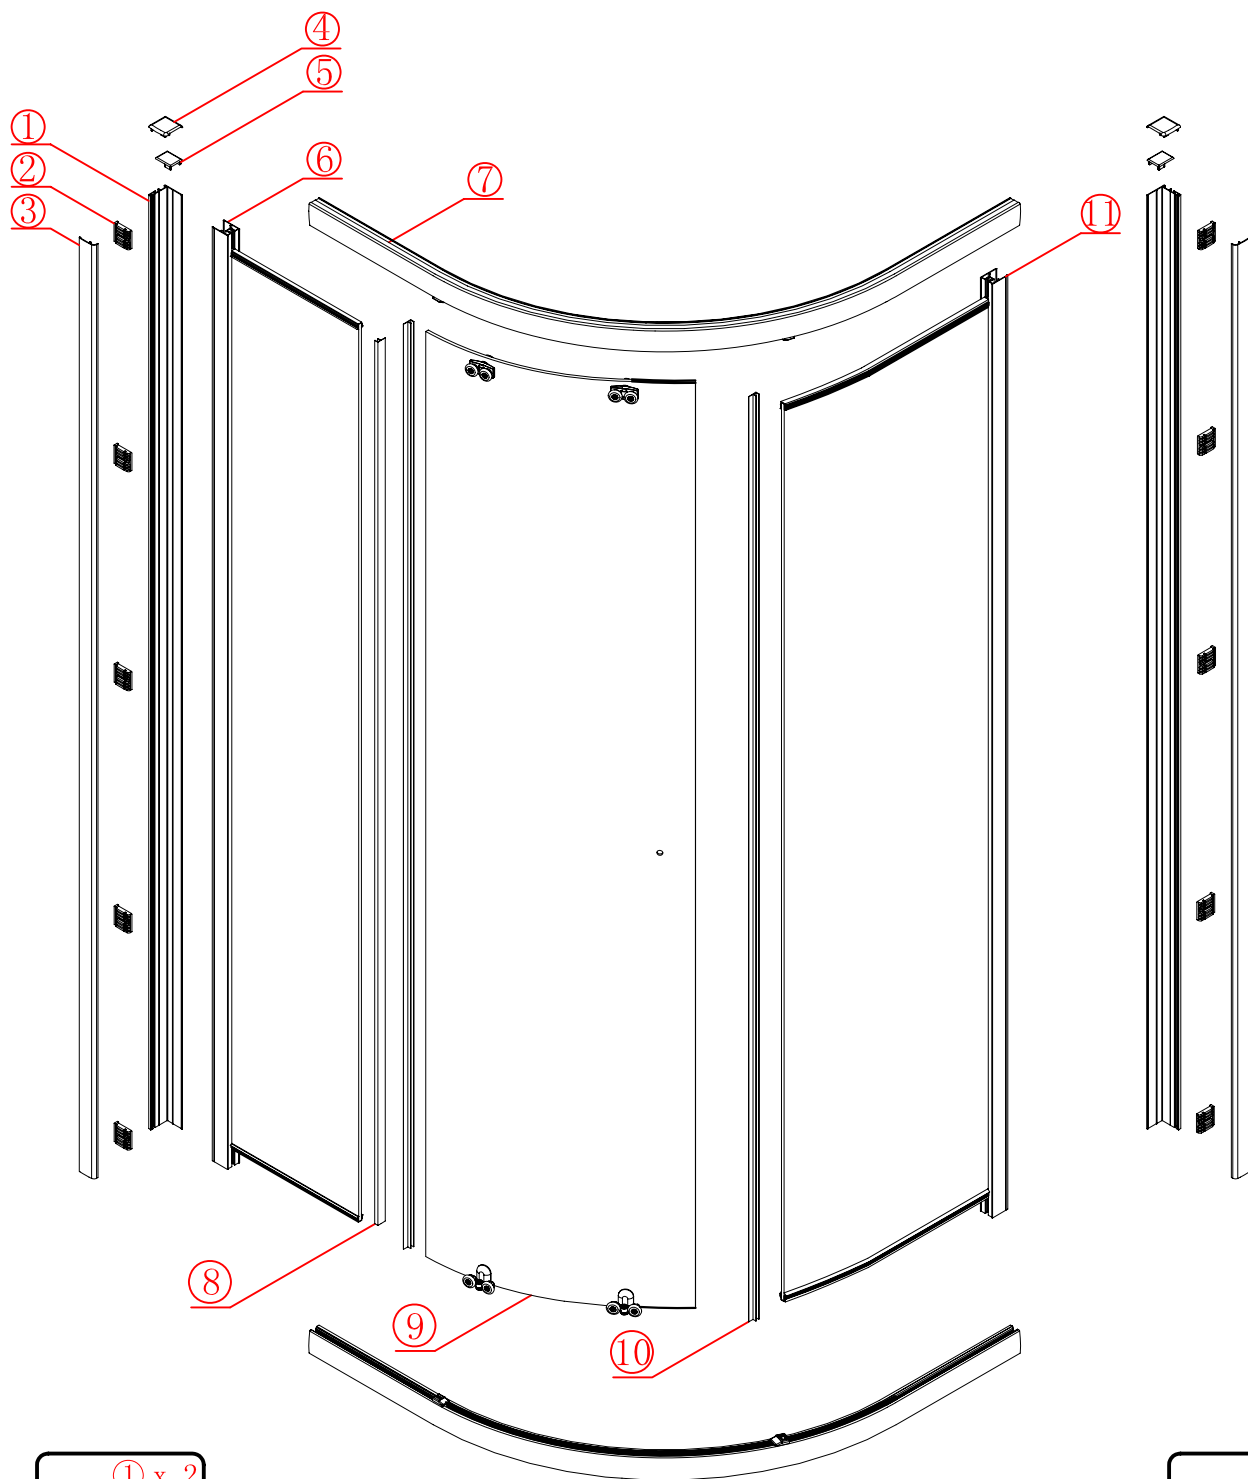

This product is heavy and will require two people to install.