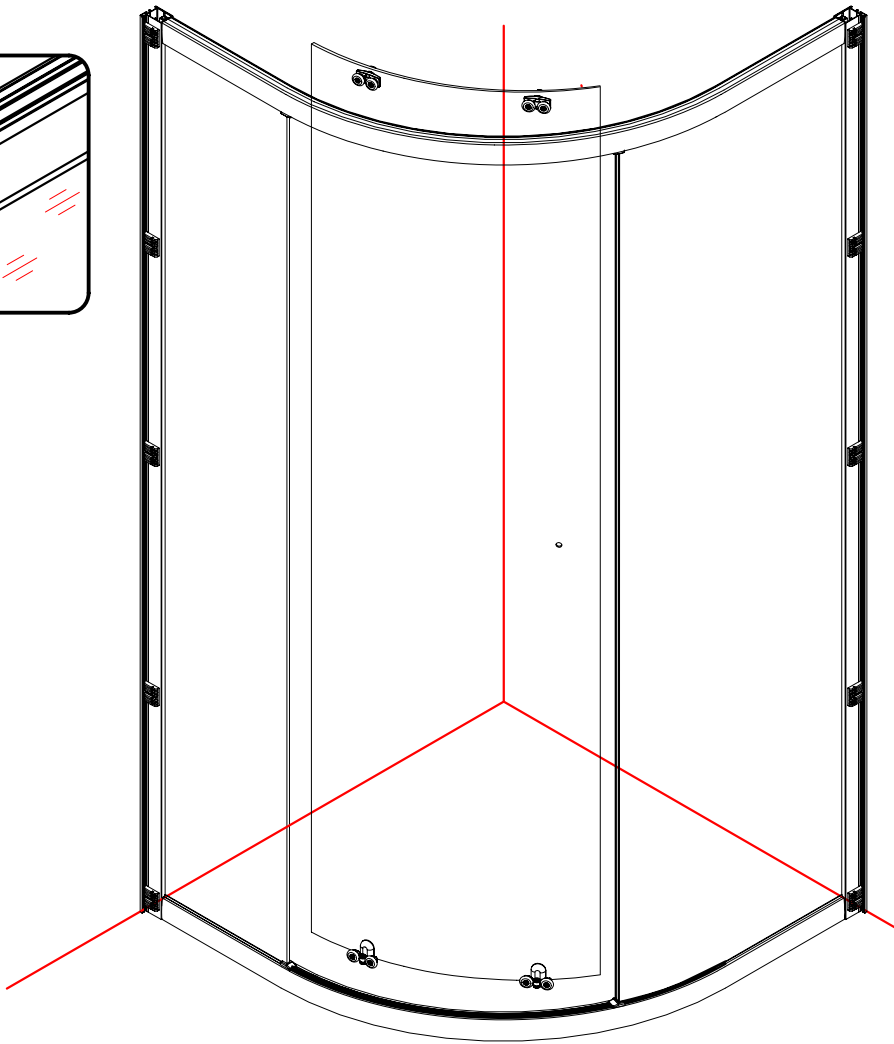

Note: Safety glass can not be re-worked.

■ Installation

Please read these instructions carefully before start of installation.

The wall post has up to 20mm of adjustment for out of true wall situations.

Ensure that the shower tray is fitted level and that after assembly of enclosure there is a full and continuous bead of sealant between the top of the shower tray and the title joint.

Special care should be taken when drilling walls to avoid hidden pipes or electrical cables.

Note: This product is heavy and will require two people to install.

Please remove protective film from aluminium profiles before installation.

This product is heavy and will require two people to install.

x 8
ST4X30

This product is heavy and will require two people to install.

This product is heavy and will require two people to install.

This product is heavy and will require two people to install.

This product is heavy and will require two people to install.