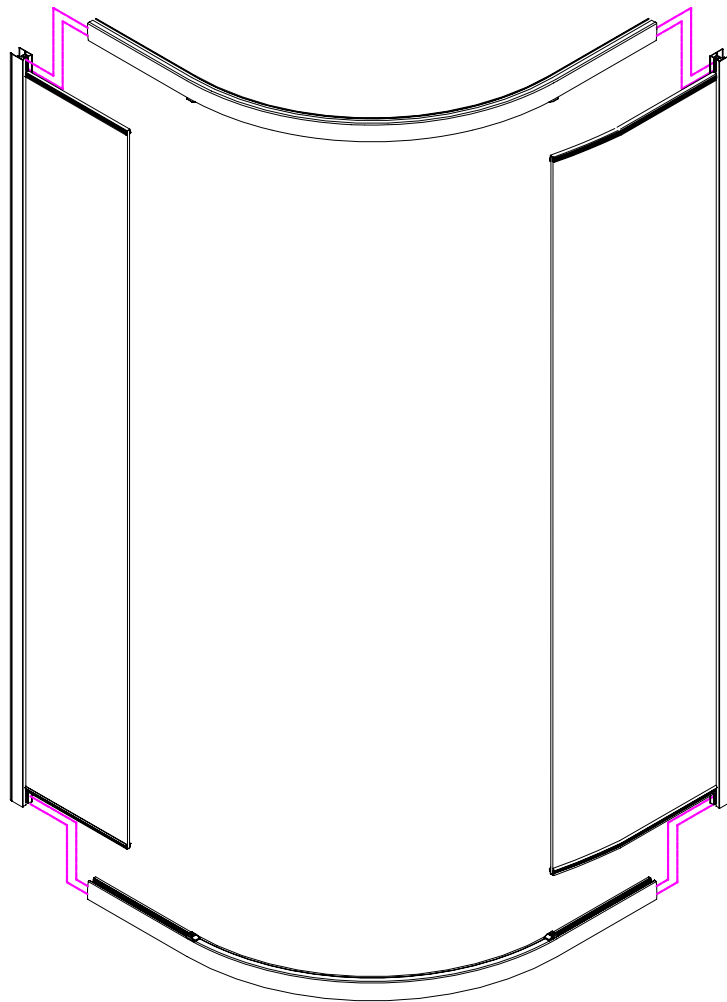

This product is heavy and will require two people to install.