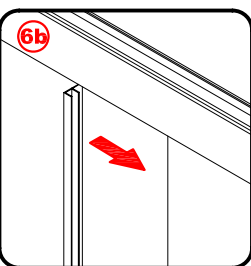

Note: Safety glass can not be re-worked.

■ Installation

Please read these instructions carefully before start of installation.

The wall post has up to 20mm of adjustment for out of true wall situations.

Ensure that the shower tray is fitted level and that after assembly of enclosure there is a full and continuous bead of sealant between the top of the shower tray and the title joint.

This product is heavy and will require two people to install.

x 8
ST4X30

This product is heavy and will require two people to install.

This product is heavy and will require two people to install.

This product is heavy and will require two people to install.