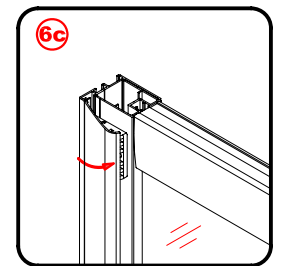

Note: Safety glass can not be re-worked.

■ Installation

Please read these instructions carefully before start of installation.

The wall post has up to 20mm of adjustment for out of true wall situations.

Ensure that the shower tray is fitted level and that after assembly of enclosure there is a full and continuous bead of sealant between the top of the shower tray and the title joint.

This product is heavy and will require two people to install.

x 8
ST4X30

This product is heavy and will require two people to install.

This product is heavy and will require two people to install.

This product is heavy and will require two people to install.