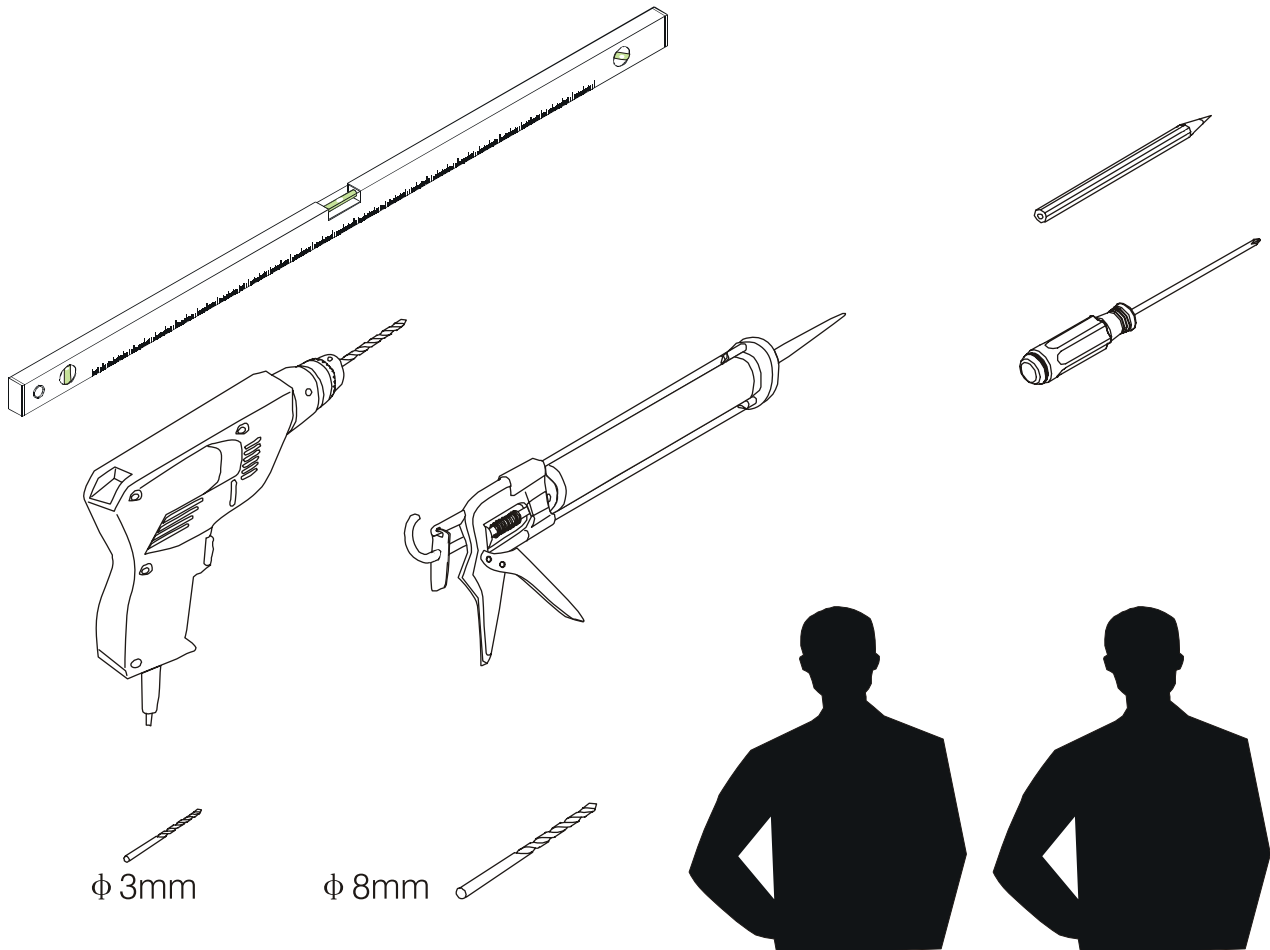

Note: Safety glass can not be re-worked.

■ Installation

Please read these instructions carefully before start of installation.

The wall post has up to 20mm of adjustment for out of true wall situations.

Ensure that the shower tray is fitted level and that after assembly of enclosure there is a full and continuous bead of sealant between the top of the shower tray and the title joint.

Special care should be taken when drilling walls to avoid hidden pipes or electrical cables.

Note: This product is heavy and will require two people to install.

Please remove protective film from aluminium profiles before installation.

■ Shower Tray Installation

The shower tray must be sited against a structural wall.

Water proof walling or tiling should be fitted so that it sits on the top of the tray rim.

■ Aftercare Instructions

After use, your shower should be cleaned with soap and water. This is particularly important in hard water districts where insoluble lime salts may be deposited and allowed to build up. Cleaners of a gritty or abrasive nature should not be used. Care should be taken to avoid contact with strong chemicals such as organic solvents and strippers.

Glass cleaners can be used but with caution, if in doubt contact the supplier of the cleaner in question.

Please keep these instructions for aftercare and customer service details.

Tools required

This product is heavy and will require two people to install.