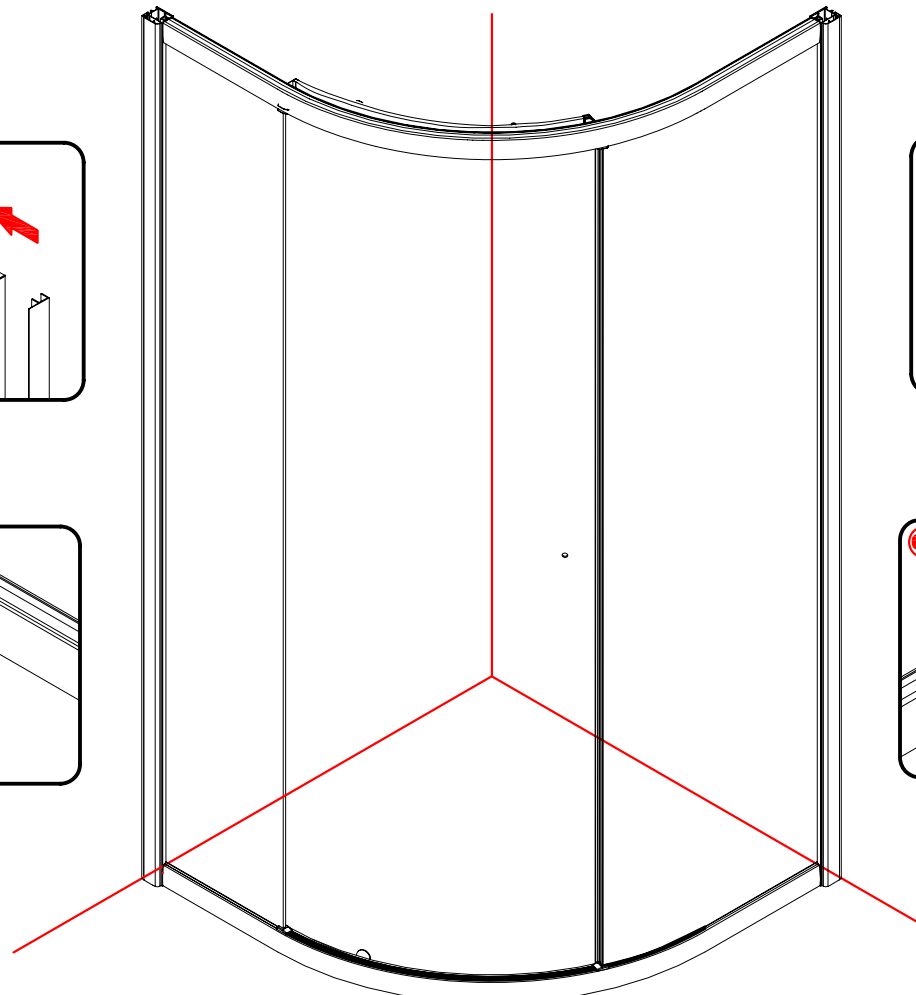

Note: Safety glass can not be re-worked.

■ Installation

Please read these instructions carefully before start of installation.

The wall post has up to 20mm of adjustment for out of true wall situations.

Ensure that the shower tray is fitted level and that after assembly of enclosure there is a full and continuous bead of sealant between the top of the shower tray and the title joint.

This product is heavy and will require two people to install.

x 8
ST4X30

This product is heavy and will require two people to install.

This product is heavy and will require two people to install.

This product is heavy and will require two people to install.