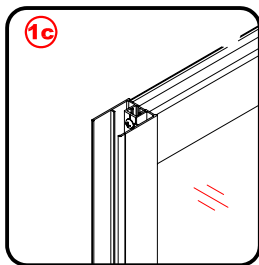

This product is heavy and will require two people to install.