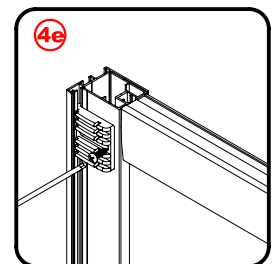

Note: Safety glass can not be re-worked.

■ Installation

Please read these instructions carefully before start of installation.

The wall post has up to 20mm of adjustment for out of true wall situations.

Ensure that the shower tray is fitted level and that after assembly of enclosure there is a full and continuous bead of sealant between the top of the shower tray and the title joint.

This product is heavy and will require two people to install.

x 8
ST4X30

This product is heavy and will require two people to install.

This product is heavy and will require two people to install.

This product is heavy and will require two people to install.