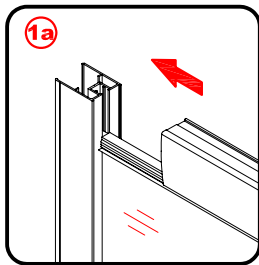

Note: Safety glass can not be re-worked.

■ Installation

Please read these instructions carefully before start of installation.

The wall post has up to 20mm of adjustment for out of true wall situations.

Ensure that the shower tray is fitted level and that after assembly of enclosure there is a full and continuous bead of sealant between the top of the shower tray and the title joint.

This product is heavy and will require two people to install.

x 8
ST4X30

This product is heavy and will require two people to install.

This product is heavy and will require two people to install.

This product is heavy and will require two people to install.