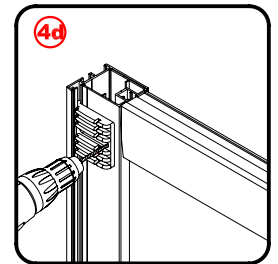

Note: Safety glass can not be re-worked.

■ Installation

Please read these instructions carefully before start of installation.

The wall post has up to 20mm of adjustment for out of true wall situations.

Ensure that the shower tray is fitted level and that after assembly of enclosure there is a full and continuous bead of sealant between the top of the shower tray and the title joint.

This product is heavy and will require two people to install.

x 8
ST4X30

This product is heavy and will require two people to install.

This product is heavy and will require two people to install.

This product is heavy and will require two people to install.