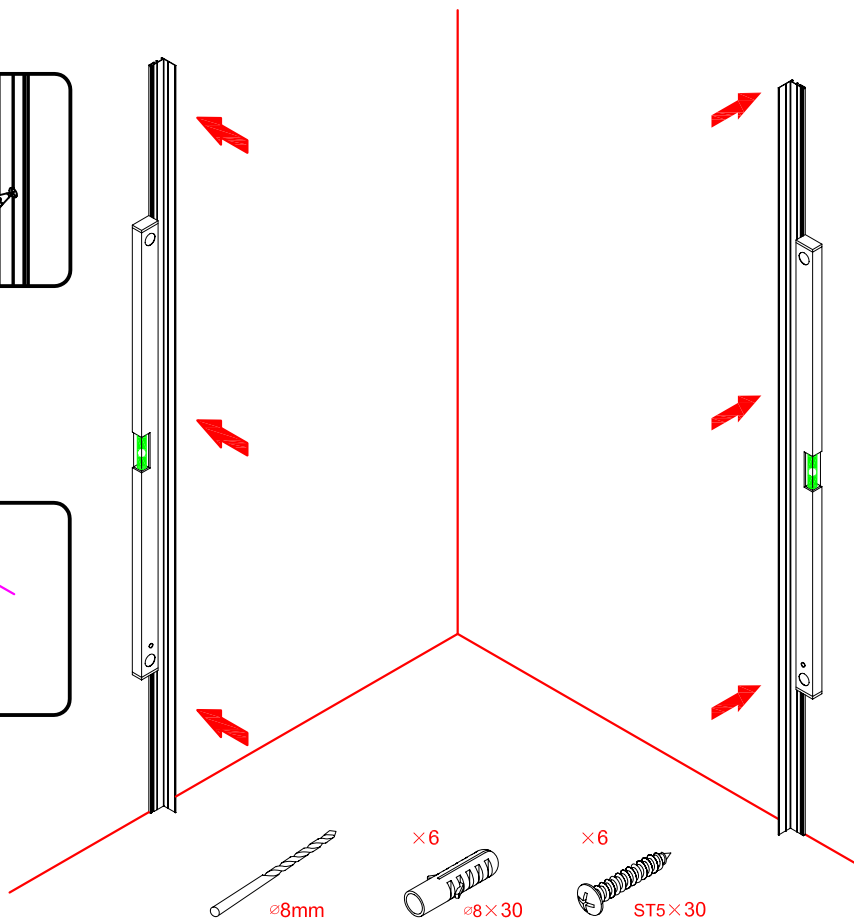

Note: Safety glass can not be re-worked.

■ Installation

Please read these instructions carefully before start of installation.

The wall post has up to 20mm of adjustment for out of true wall situations.

Ensure that the shower tray is fitted level and that after assembly of enclosure there is a full and continuous bead of sealant between the top of the shower tray and the title joint.

Special care should be taken when drilling walls to avoid hidden pipes or electrical cables.

Note: This product is heavy and will require two people to install.

Please remove protective film from aluminium profiles before installation.

■ Shower Tray Installation

The shower tray must be sited against a structural wall.

Water proof walling or tiling should be fitted so that it sits on the top of the tray rim.

■ Aftercare Instructions

After use, your shower should be cleaned with soap and water. This is particularly important in hard water districts where insoluble lime salts may be deposited and allowed to build up. Cleaners of a gritty or abrasive nature should not be used. Care should be taken to avoid contact with strong chemicals such as organic solvents and strippers.

This product is heavy and will require two people to install.

x 8
ST4X30

This product is heavy and will require two people to install.

This product is heavy and will require two people to install.

This product is heavy and will require two people to install.