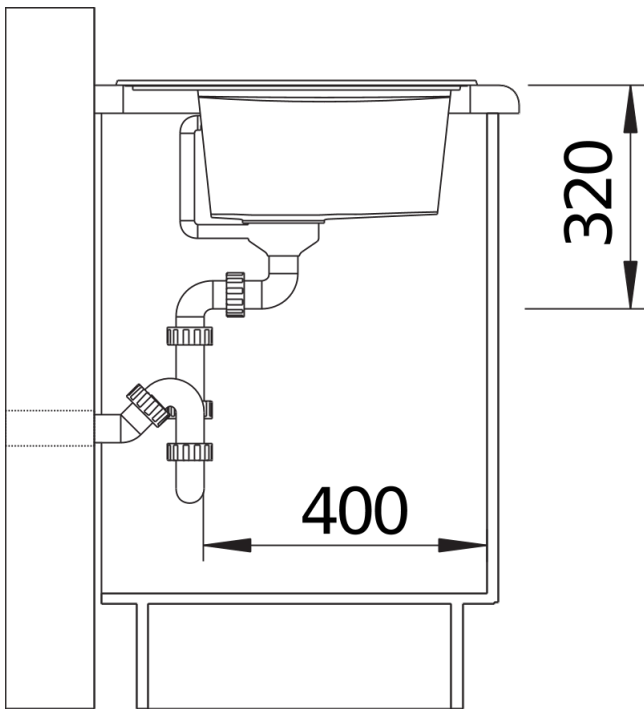

## Scope of supply

---

- safety glass cutting board, waste kit with space-saving pipe, 3 1/2" InFino™ basket strainer with drain remote control (rotary switch)

224629 - Safety glass cutting board

## Details

---

Top view

Cut-out

Front view

Side view