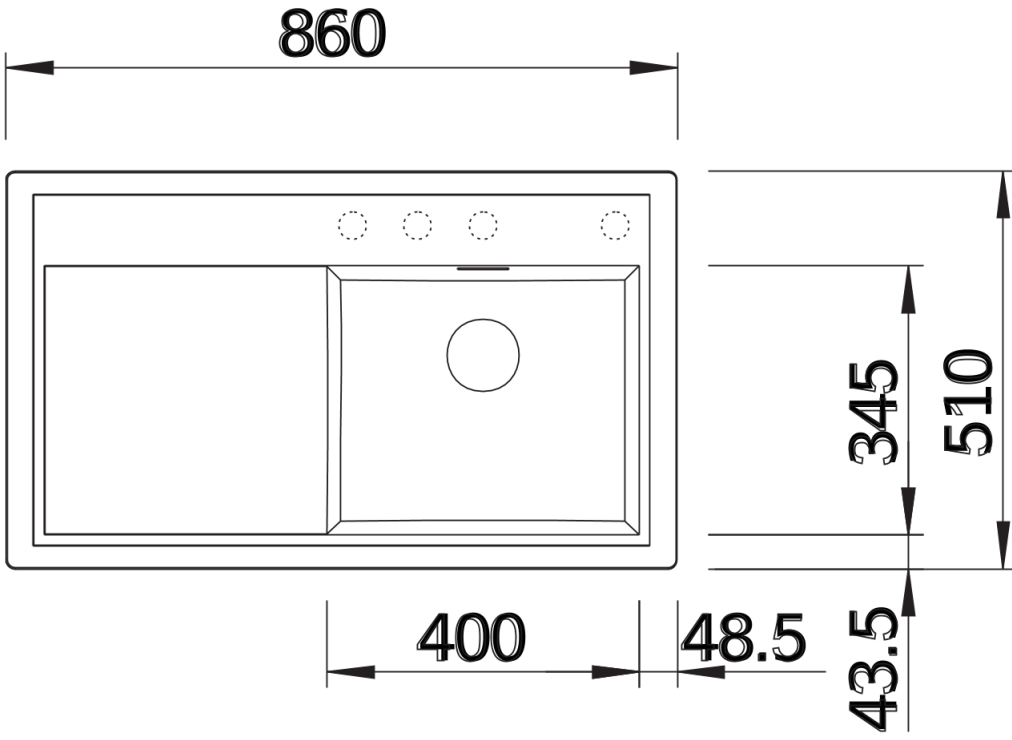

## Scope of supply

---

- safety glass cutting board, waste kit with space-saving pipe, 3 1/2" InFino™ basket strainer with drain remote control (rotary switch)

224629 - Safety glass cutting board

## Details

---

Top view

Cut-out

Front view

Side view