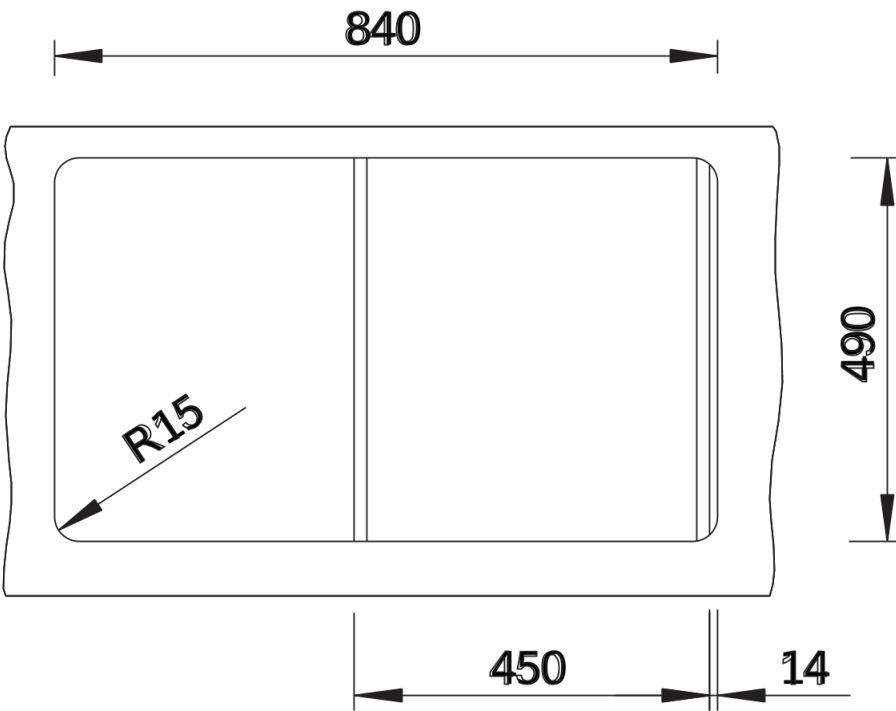

## Scope of supply

---

- safety glass cutting board, waste kit with space-saving pipe, 3 1/2" InFino™ basket strainer with drain remote control (rotary switch)

224629 - Safety glass cutting board

## Details

---

Top view

Cut-out

Front view

Side view