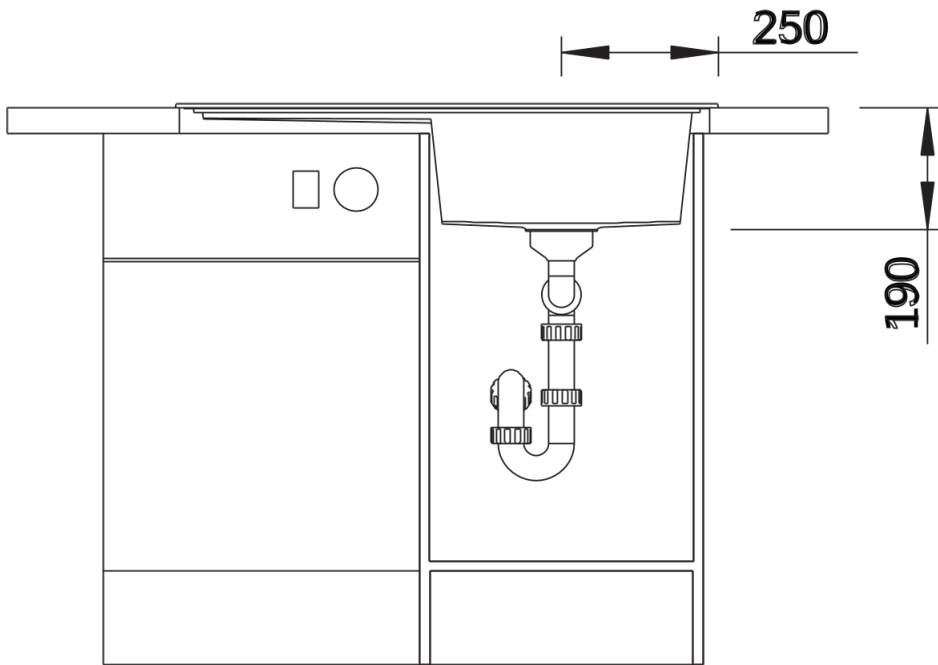

## Scope of supply

---

- safety glass cutting board, waste kit with space-saving pipe, 3 1/2" InFino™ basket strainer with drain remote control (rotary switch)

224629 - Safety glass cutting board

## Details

---

Top view

Cut-out

Front view

Side view